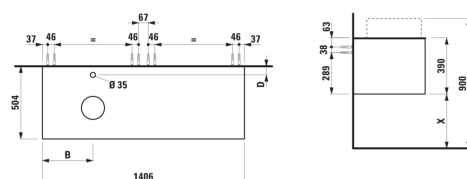

ARUN

Drawer element 1400, 2 drawers, with cut-out left, Ardesia Nera top with tap cut-out

DIMENSIONS

| | |
|--------|---------|
| Length | 1405 mm |
| Width | 505 mm |
| Height | 390 mm |

COLOURS AND FINISHES

Material : MDF

Net weight (kg) : 61.5

Organiser boxes : 0

Shelf material : MDF

Storage capacity (l) : 273

Tap position : Central

Taphole configuration : 1 Taphole in the middle

TECHNICAL DRAWINGS