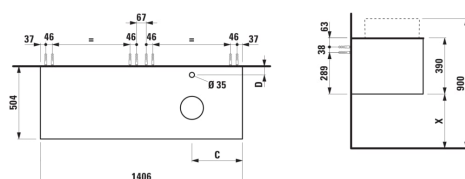

ARUN

Drawer element 1400, 2 drawers, with cut-out right, Ardesia Nera top with tap cut-out

DIMENSIONS

Length	1405 mm
Width	505 mm
Height	390 mm

COLOURS AND FINISHES

	250 Light oak
---	---------------

Basin position : Right

Organiser boxes : 0

Shelf material : MDF

Storage capacity (l) : 273

Tap position : Central

Taphole configuration : 1 Taphole in the middle

TECHNICAL DRAWINGS

COMPATIBLE WITH

Drawer organizer, smoked glass