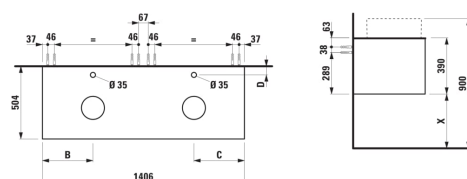

TECHNICAL DRAWINGS