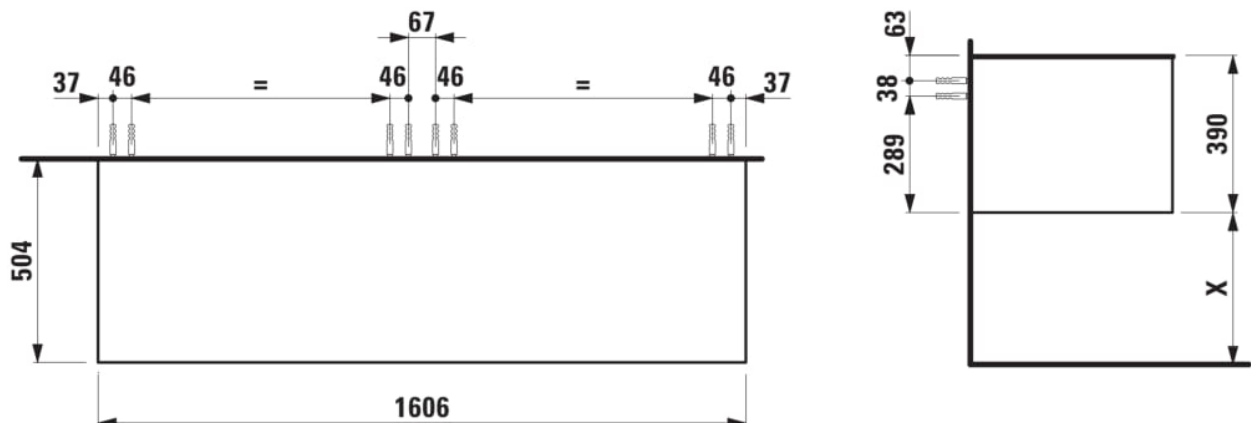

TECHNICAL DRAWINGS