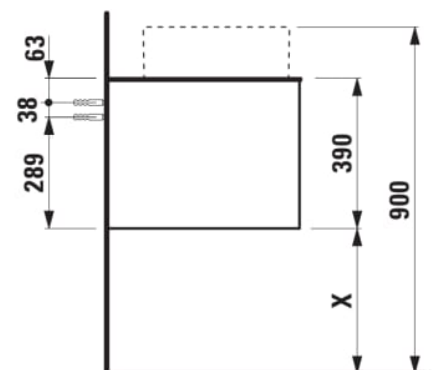

ARUN

Drawer element 1600, 2 drawers, with cut-out left, Ardesia Nera top

DIMENSIONS

Length	1605 mm
Width	505 mm
Height	390 mm

COLOURS AND FINISHES

 250 Light oak

Basin position : Left

Basin type : Bowl / On countertop

Internal dividers

Internal drawers : 0

Internal shelves : 0

Internal trays : 0

Legs included : 0

Material : MDF

Net weight (kg) : 68

Organiser boxes : 0

Shelf material : MDF

Storage capacity (l) : 312

Taphole configuration : No tapholes

TECHNICAL DRAWINGS

COMPATIBLE WITH

Drawer organizer, smoked glass

H4925920970001

Washbasin bowl, made of Vitreon Steel, without tap bank, without tap hole, without overflow, including fixing set, drain valve

H512NI2...1121

Washbasin bowl, made of Vitreon Steel, without tap bank, without tap hole, without overflow, including fixing set, drain valve

H512TC4...1121

Bowl washbasin, stainless steel with PVD coating, without tap bank, without tap hole, without overflow, including fixing set, drain valve round, 400 x 400