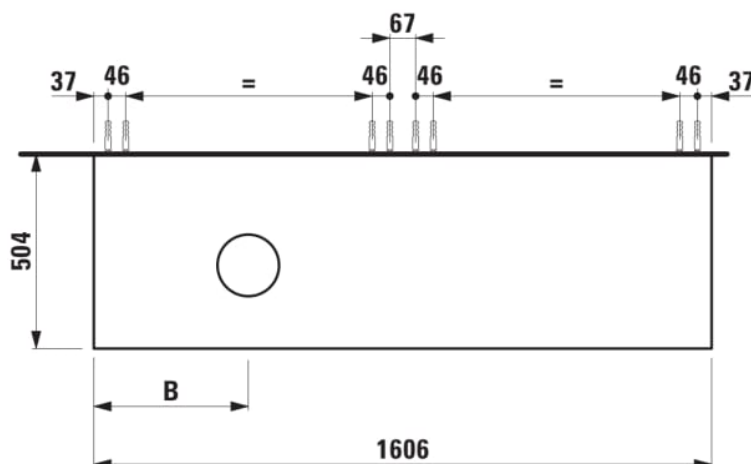

ARUN

Drawer element 1600, 2 drawers, with cut-out left, Ardesia Nera top

DIMENSIONS

Length	1605 mm
Width	505 mm
Height	390 mm

COLOURS AND FINISHES

 250 Light oak

Basin position : Left

Basin type : Bowl / On countertop

Internal dividers

Internal drawers : 0

Internal shelves : 0

Internal trays : 0

Legs included : 0

Material : MDF

Net weight (kg) : 68

Organiser boxes : 0

Shelf material : MDF

Storage capacity (l) : 312

Taphole configuration : No tapholes

TECHNICAL DRAWINGS

COMPATIBLE WITH

Drawer organizer, smoked glass

H4925920970001

Washbasin bowl, made of Vitreon Steel, without tap bank, without tap hole, without overflow, including fixing set, drain valve