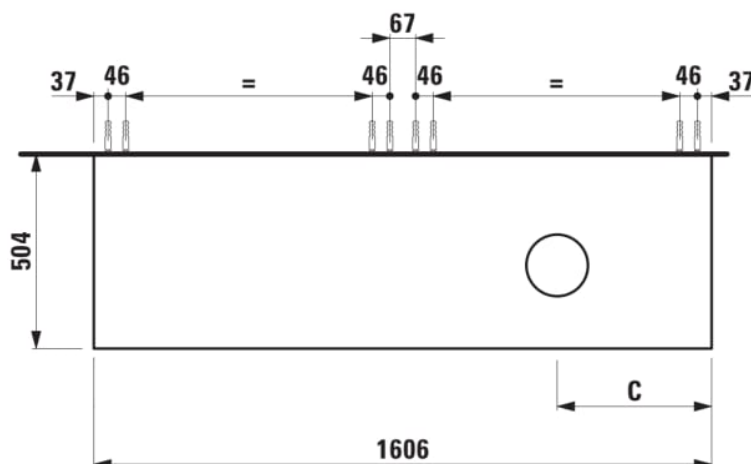

ARUN

Drawer element 1600, 2 drawers, with cut-out right, Ardesia Nera top

DIMENSIONS

Length	1605 mm
Width	505 mm
Height	390 mm

COLOURS AND FINISHES

	250 Light oak
---	---------------

Basin position : Right

Basin type : Bowl / On countertop

Internal dividers

Internal drawers : 0

Internal shelves : 0

Internal trays : 0

Legs included : 0

Material : MDF

Net weight (kg) : 68

Organiser boxes : 0

Shelf material : MDF

Storage capacity (l) : 312

Taphole configuration : No tapholes

TECHNICAL DRAWINGS

COMPATIBLE WITH

Drawer organizer, smoked glass

H4925920970001

Washbasin bowl, made of Vitreon Steel, without tap bank, without tap hole, without overflow, including fixing set, drain valve