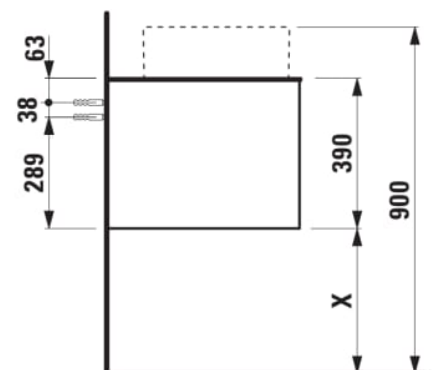

ARUN

Drawer element 1600, 2 drawers, with cut-out right, Ardesia Nera top

DIMENSIONS

Length	1605 mm
Width	505 mm
Height	390 mm

COLOURS AND FINISHES

	250 Light oak
---	---------------

Basin position : Right

Basin type : Bowl / On countertop

Internal dividers

Internal drawers : 0

Internal shelves : 0

Internal trays : 0

Legs included : 0

Material : MDF

Net weight (kg) : 68

Organiser boxes : 0

Shelf material : MDF

Storage capacity (l) : 312

Taphole configuration : No tapholes

TECHNICAL DRAWINGS

COMPATIBLE WITH

Drawer organizer, smoked glass

H4925920970001

Washbasin bowl, made of Vitreon Steel, without tap bank, without tap hole, without overflow, including fixing set, drain valve

H512NI2...1121

Washbasin bowl, made of Vitreon Steel, without tap bank, without tap hole, without overflow, including fixing set, drain valve

H512TC4...1121

Bowl washbasin, stainless steel with PVD coating, without tap bank, without tap hole, without overflow, including fixing set, drain valve round, 400 x 400