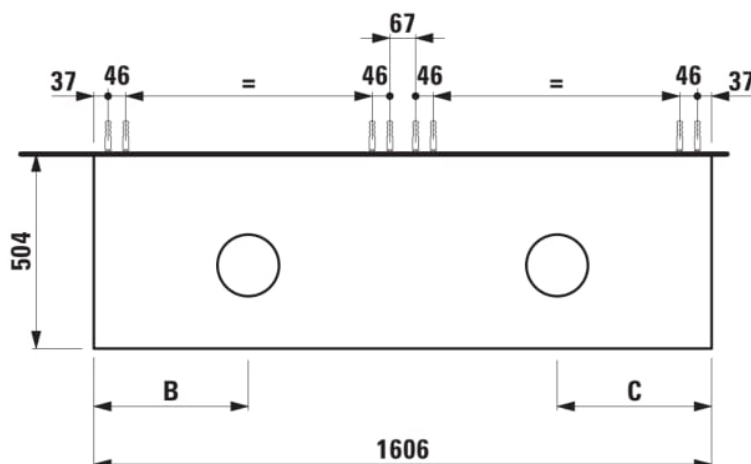

ARUN

Drawer element 1600, 2 drawers, with cut-out left and right, Ardesia Nera top

DIMENSIONS

Length	1605 mm
Width	505 mm
Height	390 mm

COLOURS AND FINISHES

	250 Light oak
---	---------------

Basin position : Left, Right

Installation type : Wall-hung

Internal dividers

Internal drawers : 0

Internal shelves : 0

Internal trays : 0

Legs included : 0

Material : MDF

Net weight (kg) : 68

Organiser boxes : 0

Shelf material : MDF

Storage capacity (l) : 312

Taphole configuration : No tapholes

TECHNICAL DRAWINGS

COMPATIBLE WITH

Drawer organizer, smoked glass

H4925920970001