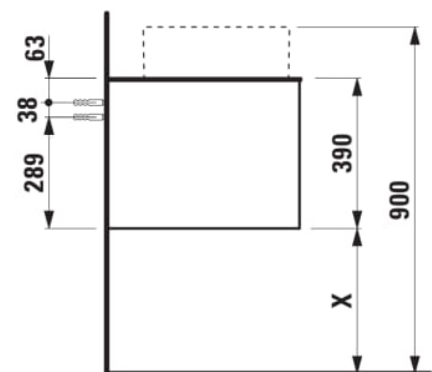

ARUN

Drawer element 1600, 2 drawers, with cut-out left and right, Ardesia Nera top

DIMENSIONS

Length	1605 mm
Width	505 mm
Height	390 mm

COLOURS AND FINISHES

	250 Light oak
---	---------------

Basin position : Left, Right

Installation type : Wall-hung

Internal dividers

Internal drawers : 0

Internal shelves : 0

Internal trays : 0

Legs included : 0

Material : MDF

Net weight (kg) : 68

Organiser boxes : 0

Shelf material : MDF

Storage capacity (l) : 312

Taphole configuration : No tapholes

TECHNICAL DRAWINGS

COMPATIBLE WITH

Drawer organizer, smoked glass

H4925920970001