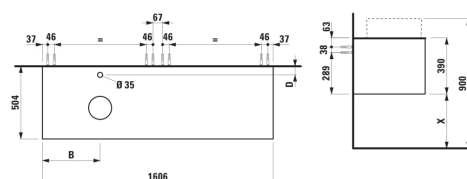

TECHNICAL DRAWINGS