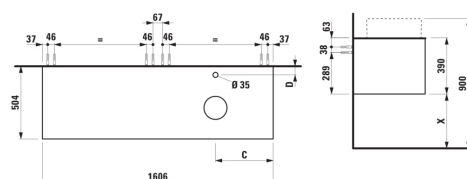

ARUN

Drawer element 1600, 2 drawers, with cut-out right, Ardesia Nera top with tap cut-out

DIMENSIONS

Length	1605 mm
Width	505 mm
Height	390 mm

COLOURS AND FINISHES

	250 Light oak
---	---------------

Basin position : Right

Organiser boxes : 0

Shelf material : MDF

Storage capacity (l) : 312

Tap position : Central

Taphole configuration : 1 Taphole in the middle

TECHNICAL DRAWINGS

COMPATIBLE WITH

Drawer organizer, smoked glass