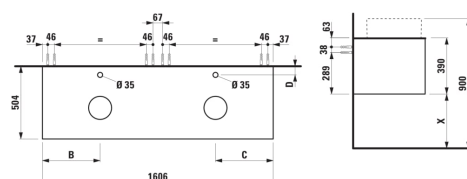

ARUN

Drawer element 1600, 2 drawers, with cut-out left and right, Ardesia Nera top with tap cut-out

DIMENSIONS

Length	1605 mm
Width	505 mm
Height	390 mm

COLOURS AND FINISHES

	250 Light oak
---	---------------

Net weight (kg) : 68

Organiser boxes : 0

Shelf material : MDF

Storage capacity (l) : 312

Tap position : Central

Taphole configuration : 1 Taphole in the middle

TECHNICAL DRAWINGS

COMPATIBLE WITH