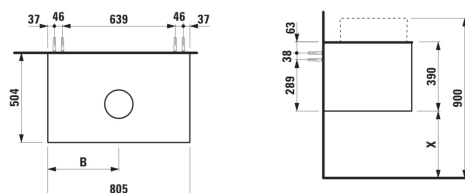

ARUN

Drawer element 800, 1 drawer, with center cut-out, Piasentina Grigio top

DIMENSIONS

| | |
|--------|--------|
| Length | 805 mm |
| Width | 505 mm |
| Height | 390 mm |

COLOURS AND FINISHES

| | |
|---|---------------|
|  | 250 Light oak |
|---|---------------|

Net weight (kg) : 34.5

Organiser boxes : 0

Shelf material : MDF

Storage capacity (l) : 155

Taphole configuration : No tapholes

TECHNICAL DRAWINGS

COMPATIBLE WITH

Drawer organizer, smoked glass