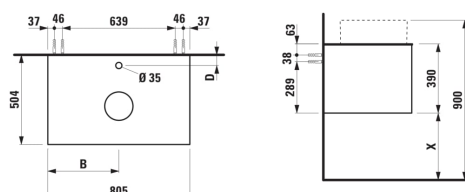

ARUN

Drawer element 800, 1 drawer, with center cut-out, Piasentina Grigio top with tap cut-out

DIMENSIONS

Length	805 mm
Width	505 mm
Height	390 mm

COLOURS AND FINISHES

	250 Light oak
---	---------------

Basin position : Central

Organiser boxes : 0

Shelf material : MDF

Storage capacity (l) : 155

Tap position : Central

Taphole configuration : 1 Taphole in the middle

TECHNICAL DRAWINGS

COMPATIBLE WITH

Drawer organizer, smoked glass