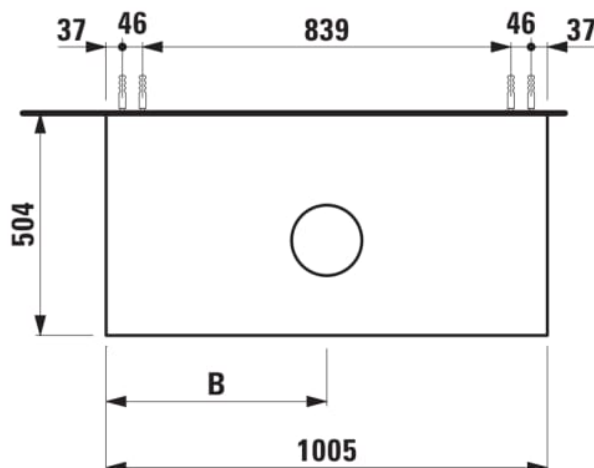

TECHNICAL DRAWINGS