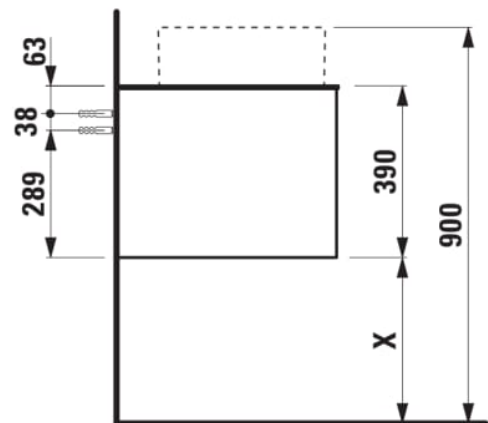

TECHNICAL DRAWINGS