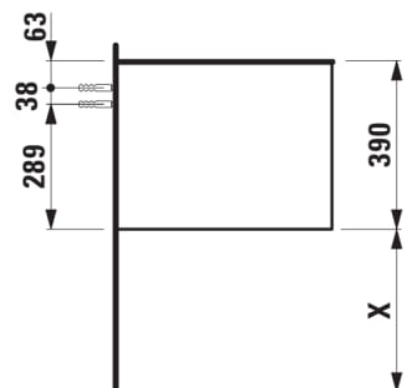

TECHNICAL DRAWINGS