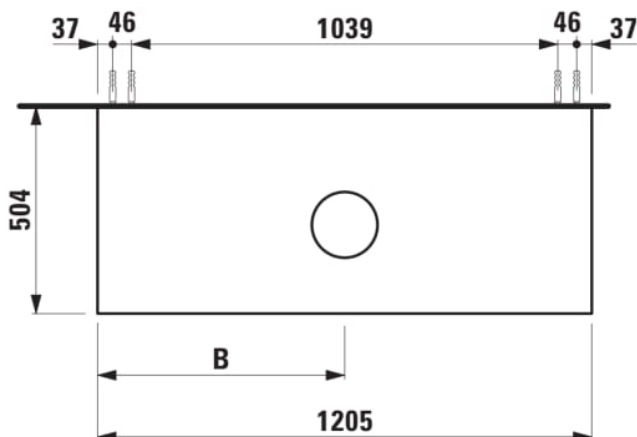

ARUN

Drawer element 1200, 1 drawer, with center cut-out, Piasentina Grigio top

DIMENSIONS

Length	1205 mm
Width	505 mm
Height	390 mm

COLOURS AND FINISHES

 250 Light oak

Basin position : Central

Basin type : Bowl / On countertop

Internal dividers

Internal drawers : 0

Internal shelves : 0

Internal trays : 0

Legs included : 0

Material : MDF

Net weight (kg) : 48.5

Organiser boxes : 0

Shelf material : MDF

Storage capacity (l) : 213

Taphole configuration : No tapholes

TECHNICAL DRAWINGS

COMPATIBLE WITH

Drawer organizer, smoked glass

H4925920970001

Washbasin bowl, made of Vitreon Steel, without tap bank, without tap hole, without overflow, including fixing set, drain valve