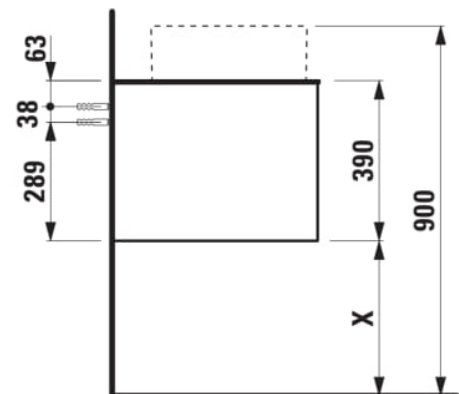

ARUN

Drawer element 1200, 1 drawer, with center cut-out, Piasentina Grigio top

DIMENSIONS

Length	1205 mm
Width	505 mm
Height	390 mm

COLOURS AND FINISHES

 250 Light oak

Basin position : Central

Basin type : Bowl / On countertop

Internal dividers

Internal drawers : 0

Internal shelves : 0

Internal trays : 0

Legs included : 0

Material : MDF

Net weight (kg) : 48.5

Organiser boxes : 0

Shelf material : MDF

Storage capacity (l) : 213

Taphole configuration : No tapholes

TECHNICAL DRAWINGS

COMPATIBLE WITH

Drawer organizer, smoked glass

H4925920970001

Washbasin bowl, made of Vitreon Steel, without tap bank, without tap hole, without overflow, including fixing set, drain valve

H512NI2...1121

Washbasin bowl, made of Vitreon Steel, without tap bank, without tap hole, without overflow, including fixing set, drain valve

H512TC4...1121

Bowl washbasin, stainless steel with PVD coating, without tap bank, without tap hole, without overflow, including fixing set, drain valve round, 400 x 400