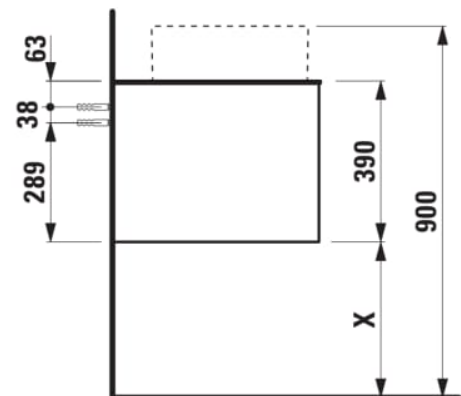

TECHNICAL DRAWINGS