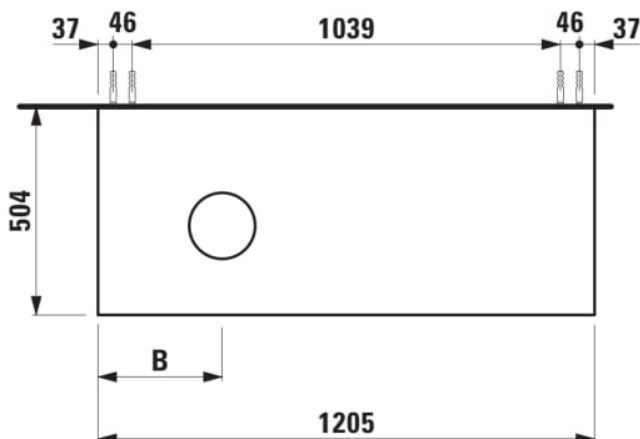

TECHNICAL DRAWINGS