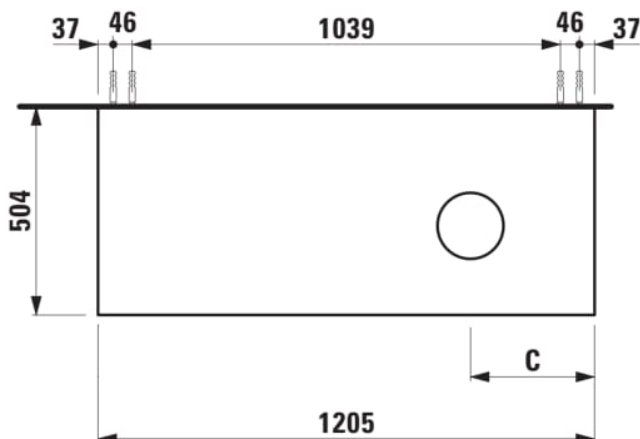

ARUN

Drawer element 1200, 1 drawer, with cut-out right, Piasentina Grigio top

DIMENSIONS

Length	1205 mm
Width	505 mm
Height	390 mm

COLOURS AND FINISHES

 250 Light oak

Basin position : Right

Closing and opening system : Soft close drawers

Doors and drawers combination : 1 drawer

Furniture configuration : Drawers

Installation type : Wall-hung

Material : MDF

Net weight (kg) : 48.5

TECHNICAL DRAWINGS

COMPATIBLE WITH

Drawer organizer, smoked glass