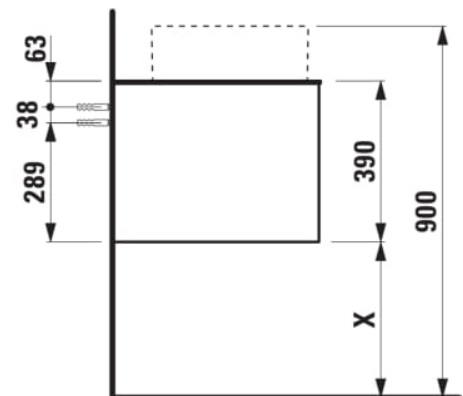

ARUN

Drawer element 1200, 1 drawer, with cut-out right, Piasentina Grigio top

DIMENSIONS

Length	1205 mm
Width	505 mm
Height	390 mm

COLOURS AND FINISHES

 250 Light oak

Basin position : Right

Closing and opening system : Soft close drawers

Doors and drawers combination : 1 drawer

Furniture configuration : Drawers

Installation type : Wall-hung

Material : MDF

Net weight (kg) : 48.5

TECHNICAL DRAWINGS

COMPATIBLE WITH

Drawer organizer, smoked glass

H512TC4...1121

Bowl washbasin, stainless steel with PVD coating, without tap bank, without tap hole, without overflow, including fixing set, drain valve round, 400 x 400

H512RO4...1121

Washbasin bowl, made of Vitreon Steel, without tap bank, without tap hole, without overflow, including fixing set, drain valve