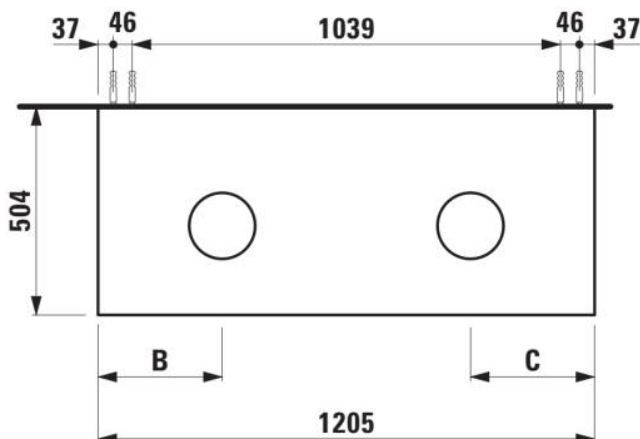

ARUN

Drawer element 1200, 1 drawer, with cut-out left and right, Piasentina Grigio top

DIMENSIONS

Length	1205 mm
Width	505 mm
Height	390 mm

COLOURS AND FINISHES

 250 Light oak

Basin position : Left, Right

Closing and opening system : Soft close drawers

Commodity Code/Import Code Number for Foreign Trad : 94036090

Doors and drawers combination : 1 drawer

Furniture configuration : Drawers

Installation type : Wall-hung

Material : MDF

Net weight (kg) : 48.5

TECHNICAL DRAWINGS

H512TC4...1121

Bowl washbasin, stainless steel with PVD coating, without tap bank, without tap hole, without overflow, including fixing set, drain valve round, 400 x 400

H512RO4...1121

Washbasin bowl, made of Vitreon Steel, without tap bank, without tap hole, without overflow, including fixing set, drain valve