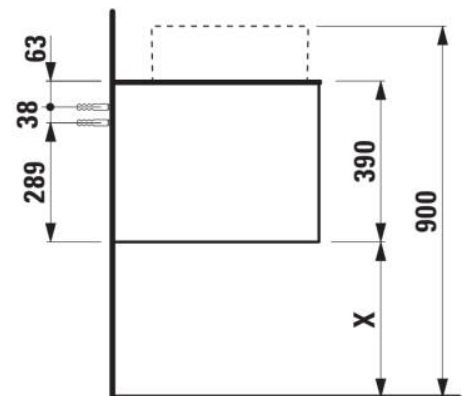

ARUN

Drawer element 1200, 1 drawer, with cut-out left and right, Piasentina Grigio top

DIMENSIONS

Length	1205 mm
Width	505 mm
Height	390 mm

COLOURS AND FINISHES

 250 Light oak

Basin position : Left, Right

Closing and opening system : Soft close drawers

Commodity Code/Import Code Number for Foreign Trad : 94036090

Doors and drawers combination : 1 drawer

Furniture configuration : Drawers

Installation type : Wall-hung

Material : MDF

Net weight (kg) : 48.5

TECHNICAL DRAWINGS

H512TC4...1121

Bowl washbasin, stainless steel with PVD coating, without tap bank, without tap hole, without overflow, including fixing set, drain valve round, 400 x 400

H512RO4...1121

Washbasin bowl, made of Vitreon Steel, without tap bank, without tap hole, without overflow, including fixing set, drain valve