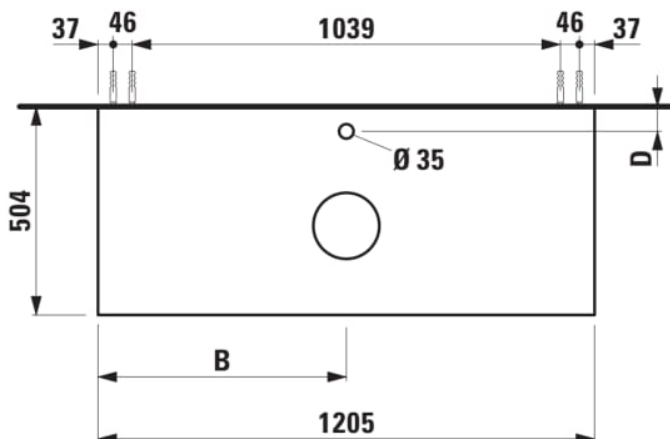

TECHNICAL DRAWINGS