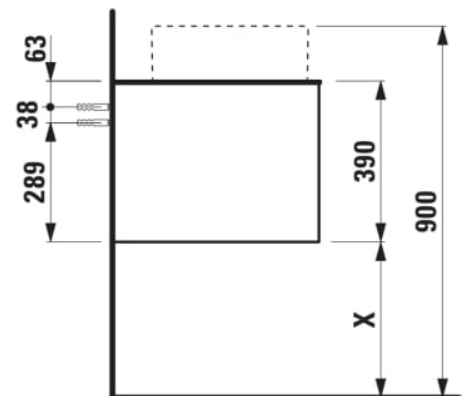

TECHNICAL DRAWINGS