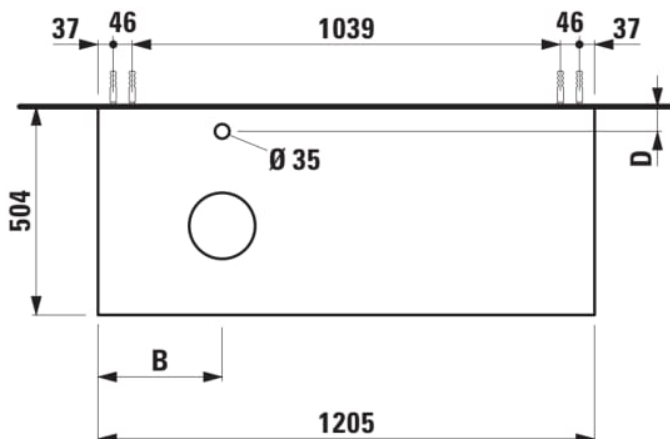

ARUN

Drawer element 1200, 1 drawer, with cut-out left, Piasentina Grigio top with tap cut-out

DIMENSIONS

Length	1205 mm
Width	505 mm
Height	390 mm

COLOURS AND FINISHES

 250 Light oak

Basin position : Left

Closing and opening system : Soft close drawers

Commodity Code/Import Code Number for Foreign Trad : 94036090

Doors and drawers combination : 1 drawer

Furniture configuration : Drawers

Installation type : Wall-hung

Material : MDF

Net weight (kg) : 48.5

TECHNICAL DRAWINGS

H512TC4...1121

Bowl washbasin, stainless steel with PVD coating, without tap bank, without tap hole, without overflow, including fixing set, drain valve round, 400 x 400

H512RO4...1121

Washbasin bowl, made of Vitreon Steel, without tap bank, without tap hole, without overflow, including fixing set, drain valve