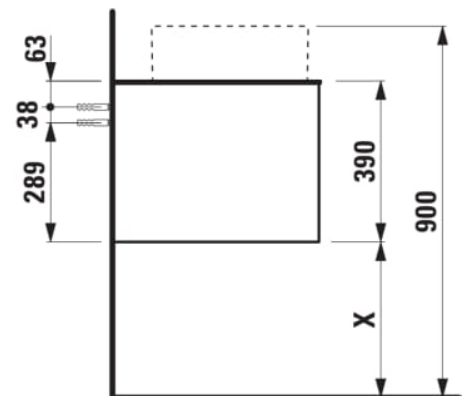

ARUN

Drawer element 1200, 1 drawer, with cut-out left, Piasentina Grigio top with tap cut-out

DIMENSIONS

Length	1205 mm
Width	505 mm
Height	390 mm

COLOURS AND FINISHES

 250 Light oak

Basin position : Left

Closing and opening system : Soft close drawers

Commodity Code/Import Code Number for Foreign Trad : 94036090

Doors and drawers combination : 1 drawer

Furniture configuration : Drawers

Installation type : Wall-hung

Material : MDF

Net weight (kg) : 48.5

TECHNICAL DRAWINGS

H512TC4...1121

Bowl washbasin, stainless steel with PVD coating, without tap bank, without tap hole, without overflow, including fixing set, drain valve round, 400 x 400

H512RO4...1121

Washbasin bowl, made of Vitreon Steel, without tap bank, without tap hole, without overflow, including fixing set, drain valve