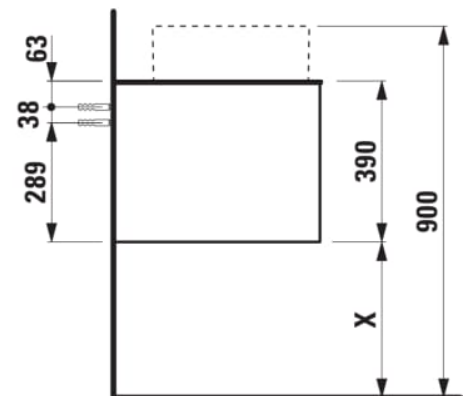

ARUN

Drawer element 1200, 1 drawer, with cut-out right, Piasentina Grigio top with tap cut-out

DIMENSIONS

Length	1205 mm
Width	505 mm
Height	390 mm

COLOURS AND FINISHES

	250 Light oak
---	---------------

Basin position : Right

Closing and opening system : Soft close drawers

Commodity Code/Import Code Number for Foreign Trad : 94036090

Doors and drawers combination : 1 drawer

Furniture configuration : Drawers

Installation type : Wall-hung

Material : MDF

Net weight (kg) : 48.5

TECHNICAL DRAWINGS

COMPATIBLE WITH

Drawer organizer, smoked glass

H4925920970001

Washbasin bowl, made of Vitreon Steel, without tap bank, without tap hole, without overflow, including fixing set, drain valve

H512NI2...1121

Washbasin bowl, made of Vitreon Steel, without tap bank, without tap hole, without overflow, including fixing set, drain valve

H512TC4...1121

Bowl washbasin, stainless steel with PVD coating, without tap bank, without tap hole, without overflow, including fixing set, drain valve round, 400 x 400