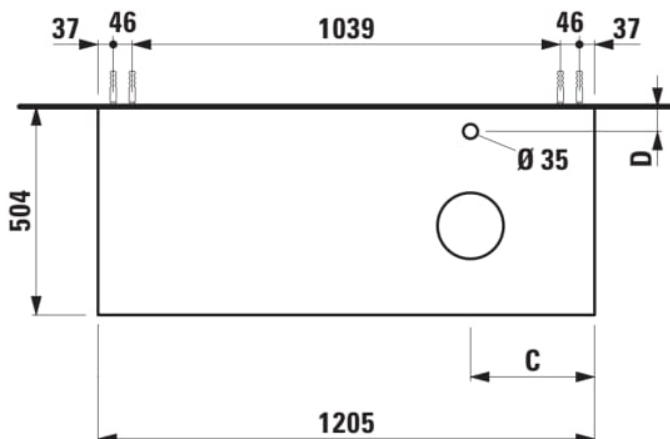

ARUN

Drawer element 1200, 1 drawer, with cut-out right, Piasentina Grigio top with tap cut-out

DIMENSIONS

Length	1205 mm
Width	505 mm
Height	390 mm

COLOURS AND FINISHES

	250 Light oak
---	---------------

Basin position : Right

Closing and opening system : Soft close drawers

Commodity Code/Import Code Number for Foreign Trad : 94036090

Doors and drawers combination : 1 drawer

Furniture configuration : Drawers

Installation type : Wall-hung

Material : MDF

Net weight (kg) : 48.5

TECHNICAL DRAWINGS

COMPATIBLE WITH

Drawer organizer, smoked glass

H4925920970001

Washbasin bowl, made of Vitreon Steel, without tap bank, without tap hole, without overflow, including fixing set, drain valve

H512NI2...1121

Washbasin bowl, made of Vitreon Steel, without tap bank, without tap hole, without overflow, including fixing set, drain valve

H512TC4...1121

Bowl washbasin, stainless steel with PVD coating, without tap bank, without tap hole, without overflow, including fixing set, drain valve round, 400 x 400