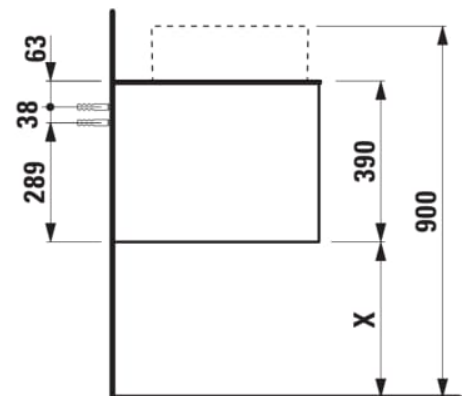

ARUN

Drawer element 1200, 1 drawer, with cut-out left and right, Piasentina Grigio top with tap cut-out

DIMENSIONS

Length	1205 mm
Width	505 mm
Height	390 mm

COLOURS AND FINISHES

	250 Light oak
---	---------------

Basin position : Left, Right

Closing and opening system : Soft close drawers

Commodity Code/Import Code Number for Foreign Trad : 94036090

Doors and drawers combination : 1 drawer

Furniture configuration : Drawers

Installation type : Wall-hung

Material : MDF

Net weight (kg) : 48.5

TECHNICAL DRAWINGS

COMPATIBLE WITH

Drawer organizer, smoked glass

H4925920970001

Washbasin bowl, made of Vitreon Steel, without tap bank, without tap hole, without overflow, including fixing set, drain valve

H512NI2...1121

Washbasin bowl, made of Vitreon Steel, without tap bank, without tap hole, without overflow, including fixing set, drain valve

H512TC4...1121

Bowl washbasin, stainless steel with PVD coating, without tap bank, without tap hole, without overflow, including fixing set, drain valve round, 400 x 400