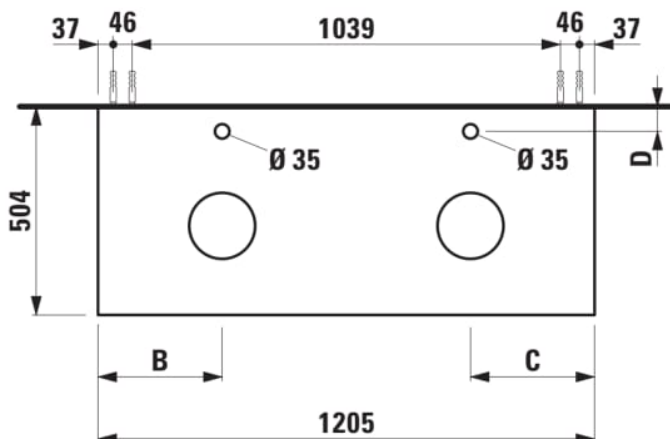

ARUN

Drawer element 1200, 1 drawer, with cut-out left and right, Piasentina Grigio top with tap cut-out

DIMENSIONS

Length	1205 mm
Width	505 mm
Height	390 mm

COLOURS AND FINISHES

	250 Light oak
---	---------------

Basin position : Left, Right

Closing and opening system : Soft close drawers

Commodity Code/Import Code Number for Foreign Trad : 94036090

Doors and drawers combination : 1 drawer

Furniture configuration : Drawers

Installation type : Wall-hung

Material : MDF

Net weight (kg) : 48.5

TECHNICAL DRAWINGS

COMPATIBLE WITH

Drawer organizer, smoked glass

H4925920970001

Washbasin bowl, made of Vitreon Steel, without tap bank, without tap hole, without overflow, including fixing set, drain valve

H512NI2...1121

Washbasin bowl, made of Vitreon Steel, without tap bank, without tap hole, without overflow, including fixing set, drain valve

H512TC4...1121

Bowl washbasin, stainless steel with PVD coating, without tap bank, without tap hole, without overflow, including fixing set, drain valve round, 400 x 400