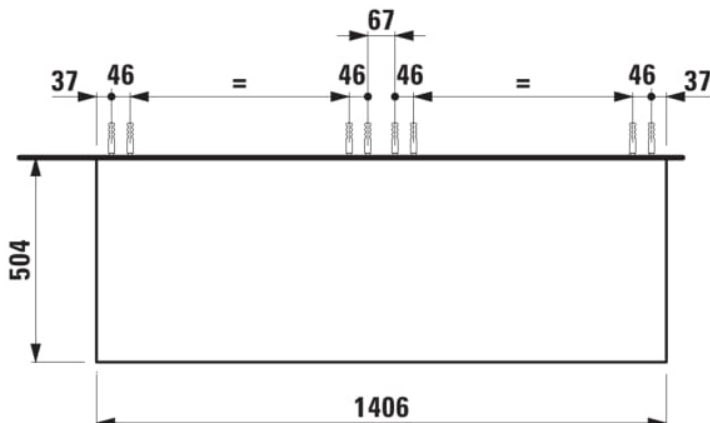

TECHNICAL DRAWINGS