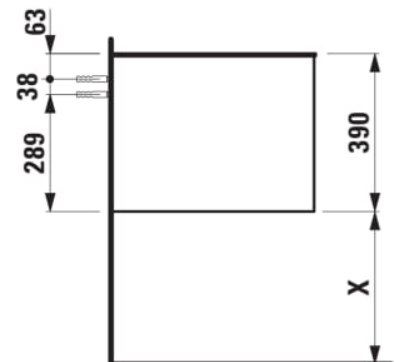

TECHNICAL DRAWINGS