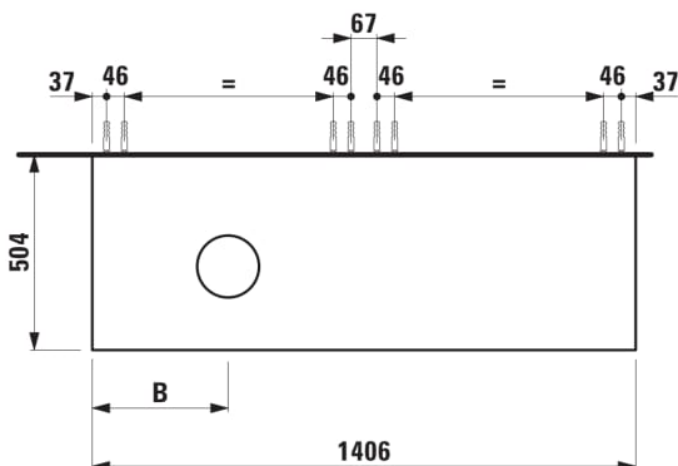

ARUN

Drawer element 1400, 2 drawers, with cut-out left, Piasentina Grigio top

DIMENSIONS

| | |
|--------|---------|
| Length | 1405 mm |
| Width | 505 mm |
| Height | 390 mm |

COLOURS AND FINISHES

| |
|---|
| 250 Light oak |
|---|

Basin position : Left

Closing and opening system : Soft close drawers

Commodity Code/Import Code Number for Foreign Trad : 94036090

Doors and drawers combination : 2 drawers

Furniture configuration : Drawers

Installation type : Wall-hung

Material : MDF

Net weight (kg) : 61.5

TECHNICAL DRAWINGS

COMPATIBLE WITH

Drawer organizer, smoked glass

H4925920970001

Washbasin bowl, made of Vitreon Steel, without tap bank, without tap hole, without overflow, including fixing set, drain valve