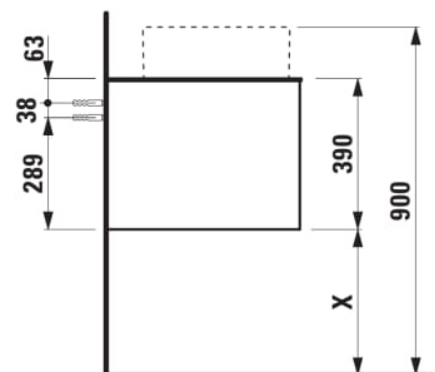

ARUN

Drawer element 1400, 2 drawers, with cut-out left, Piasentina Grigio top

DIMENSIONS

| | |
|--------|---------|
| Length | 1405 mm |
| Width | 505 mm |
| Height | 390 mm |

COLOURS AND FINISHES

| |
|---|
| 250 Light oak |
|---|

Basin position : Left

Closing and opening system : Soft close drawers

Commodity Code/Import Code Number for Foreign Trad : 94036090

Doors and drawers combination : 2 drawers

Furniture configuration : Drawers

Installation type : Wall-hung

Material : MDF

Net weight (kg) : 61.5

TECHNICAL DRAWINGS

COMPATIBLE WITH

Drawer organizer, smoked glass

H4925920970001

Washbasin bowl, made of Vitreon Steel, without tap bank, without tap hole, without overflow, including fixing set, drain valve

H512NI2...1121

Washbasin bowl, made of Vitreon Steel, without tap bank, without tap hole, without overflow, including fixing set, drain valve

H512TC4...1121

Bowl washbasin, stainless steel with PVD coating, without tap bank, without tap hole, without overflow, including fixing set, drain valve round, 400 x 400