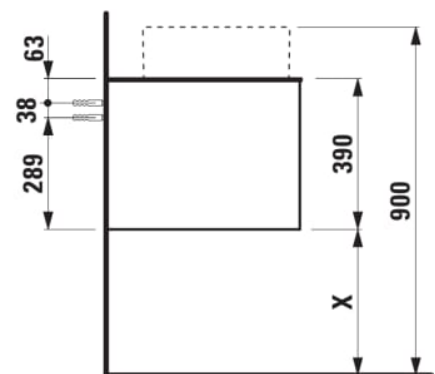

TECHNICAL DRAWINGS