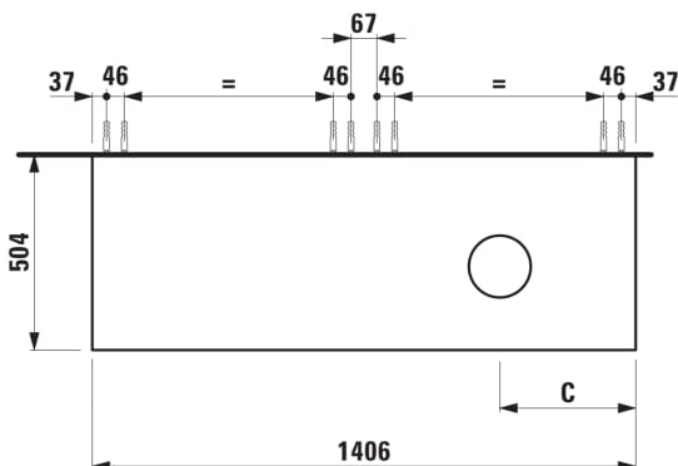

TECHNICAL DRAWINGS