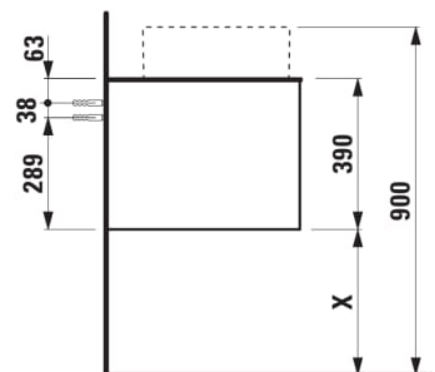

ARUN

Drawer element 1400, 2 drawers, with cut-out left and right, Piasentina Grigio top

DIMENSIONS

Length	1405 mm
Width	505 mm
Height	390 mm

COLOURS AND FINISHES

 250 Light oak
--

Basin position : Left, Right

Closing and opening system : Soft close drawers

Commodity Code/Import Code Number for Foreign Trad : 94036090

Doors and drawers combination : 2 drawers

Furniture configuration : Drawers

Installation type : Wall-hung

Material : MDF

Net weight (kg) : 61.5

TECHNICAL DRAWINGS

COMPATIBLE WITH

Drawer organizer, smoked glass

H4925920970001

Washbasin bowl, made of Vitreon Steel, without tap bank, without tap hole, without overflow, including fixing set, drain valve

H512NI2...1121

Washbasin bowl, made of Vitreon Steel, without tap bank, without tap hole, without overflow, including fixing set, drain valve

H512TC4...1121

Bowl washbasin, stainless steel with PVD coating, without tap bank, without tap hole, without overflow, including fixing set, drain valve round, 400 x 400