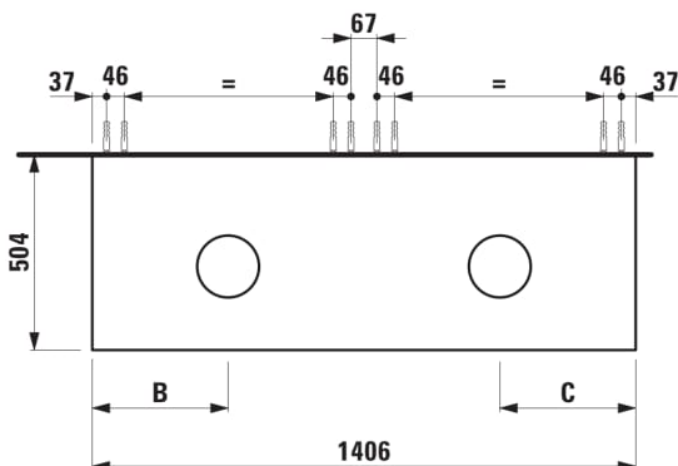

ARUN

Drawer element 1400, 2 drawers, with cut-out left and right, Piasentina Grigio top

DIMENSIONS

Length	1405 mm
Width	505 mm
Height	390 mm

COLOURS AND FINISHES

 250 Light oak
--

Basin position : Left, Right

Closing and opening system : Soft close drawers

Commodity Code/Import Code Number for Foreign Trad : 94036090

Doors and drawers combination : 2 drawers

Furniture configuration : Drawers

Installation type : Wall-hung

Material : MDF

Net weight (kg) : 61.5

TECHNICAL DRAWINGS

COMPATIBLE WITH

Drawer organizer, smoked glass

H4925920970001

Washbasin bowl, made of Vitreon Steel, without tap bank, without tap hole, without overflow, including fixing set, drain valve