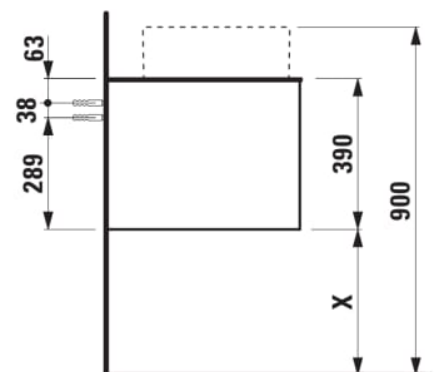

ARUN

Drawer element 1400, 2 drawers, with cut-out left, Piasentina Grigio top with tap cut-out

DIMENSIONS

Length	1405 mm
Width	505 mm
Height	390 mm

COLOURS AND FINISHES

 250 Light oak

Basin position : Left

Furniture configuration : Drawers

Net weight (kg) : 61.5

Closing and opening system : Soft close drawers

Installation type : Wall-hung

Doors and drawers combination : 2 drawers

Material : MDF

TECHNICAL DRAWINGS

COMPATIBLE WITH

Drawer organizer, smoked glass

H512TC4...1121

Bowl washbasin, stainless steel with PVD coating, without tap bank, without tap hole, without overflow, including fixing set, drain valve round, 400 x 400

H512RO4...1121

Washbasin bowl, made of Vitreon Steel, without tap bank, without tap hole, without overflow, including fixing set, drain valve