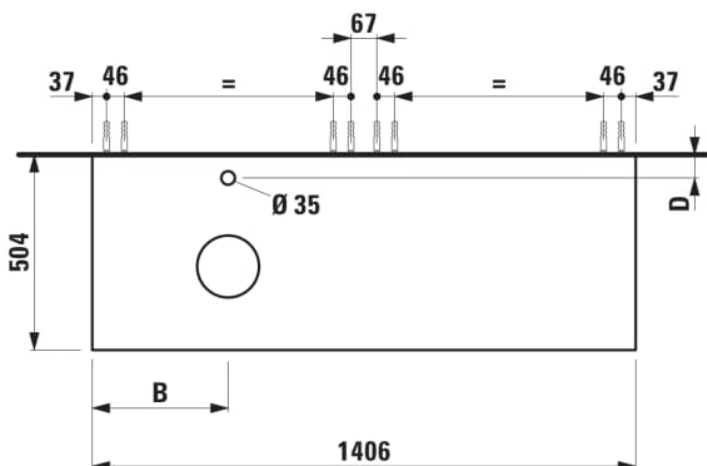

ARUN

Drawer element 1400, 2 drawers, with cut-out left, Piasentina Grigio top with tap cut-out

DIMENSIONS

Length	1405 mm
Width	505 mm
Height	390 mm

COLOURS AND FINISHES

 250 Light oak

Basin position : Left

Furniture configuration : Drawers

Net weight (kg) : 61.5

Closing and opening system : Soft close drawers

Installation type : Wall-hung

Doors and drawers combination : 2 drawers

Material : MDF

TECHNICAL DRAWINGS

COMPATIBLE WITH

Drawer organizer, smoked glass

H512TC4...1121

Bowl washbasin, stainless steel with PVD coating, without tap bank, without tap hole, without overflow, including fixing set, drain valve round, 400 x 400

H512RO4...1121

Washbasin bowl, made of Vitreon Steel, without tap bank, without tap hole, without overflow, including fixing set, drain valve