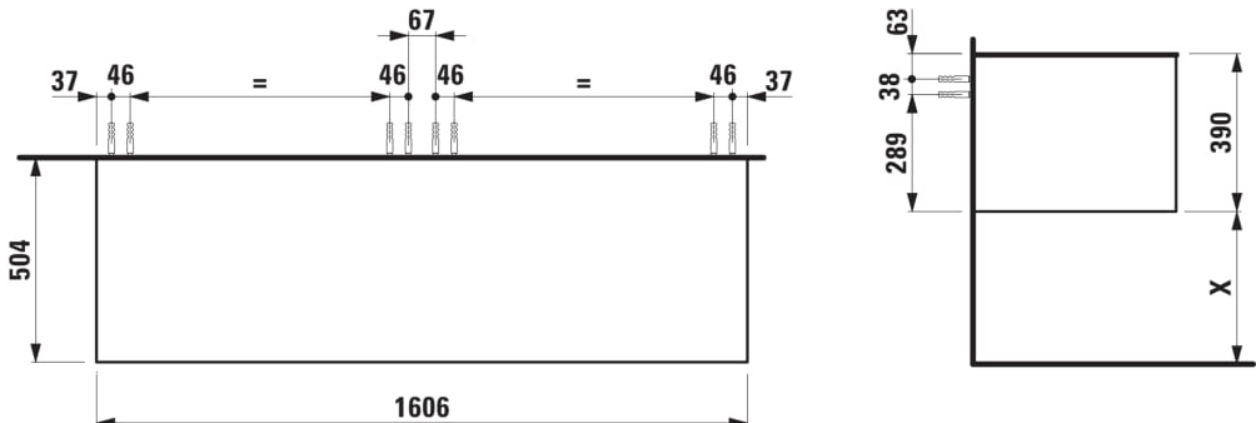

ARUN

Drawer element 1600, 2 drawers, without cut-out, Piasentina Grigio top

DIMENSIONS

Length	1605 mm
Width	505 mm
Height	390 mm

COLOURS AND FINISHES

 250 Light oak
--

Closing and opening system : Soft close drawers

Furniture configuration : Drawers

Net weight (kg) : 68

Commodity Code/Import Code Number for Foreign Trad : 94036090

Installation type : Wall-hung

Material : MDF

Doors and drawers combination : 2 drawers

TECHNICAL DRAWINGS