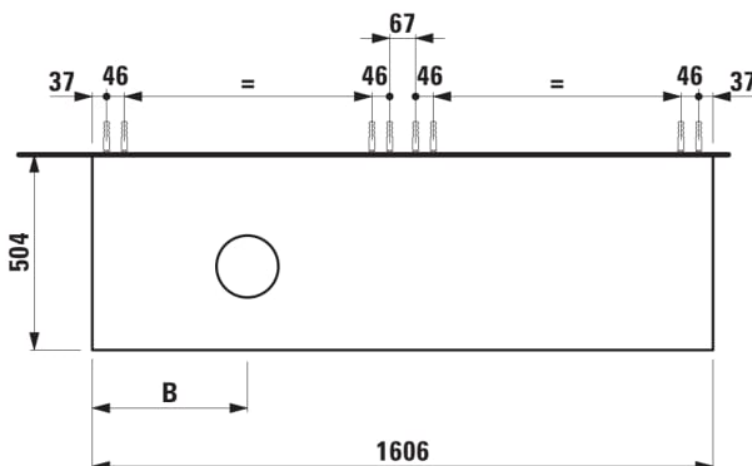

TECHNICAL DRAWINGS