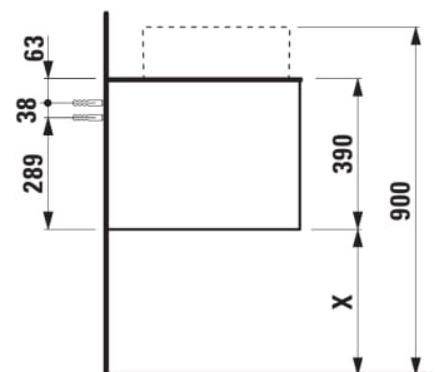

TECHNICAL DRAWINGS