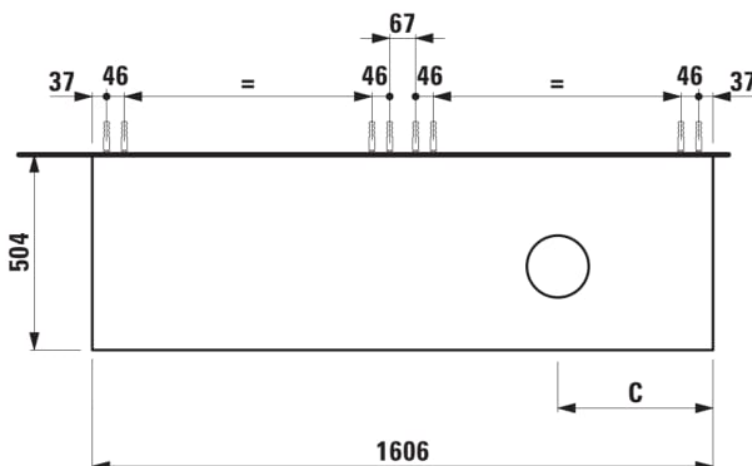

ARUN

Drawer element 1600, 2 drawers, with cut-out right, Piasentina Grigio top

DIMENSIONS

Length	1605 mm
Width	505 mm
Height	390 mm

COLOURS AND FINISHES

 250 Light oak

Basin position : Right

Closing and opening system : Soft close drawers

Commodity Code/Import Code Number for Foreign Trad : 94036090

Doors and drawers combination : 2 drawers

Furniture configuration : Drawers

Installation type : Wall-hung

Material : MDF

Net weight (kg) : 68

TECHNICAL DRAWINGS