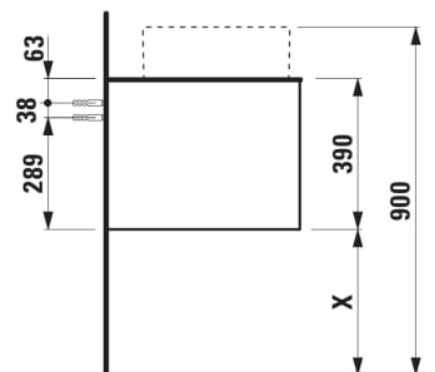

ARUN

Drawer element 1600, 2 drawers, with cut-out right, Piasentina Grigio top

DIMENSIONS

Length	1605 mm
Width	505 mm
Height	390 mm

COLOURS AND FINISHES

 250 Light oak

Basin position : Right

Closing and opening system : Soft close drawers

Commodity Code/Import Code Number for Foreign Trad : 94036090

Doors and drawers combination : 2 drawers

Furniture configuration : Drawers

Installation type : Wall-hung

Material : MDF

Net weight (kg) : 68

TECHNICAL DRAWINGS

H512TC4...1121

Bowl washbasin, stainless steel with PVD coating, without tap bank, without tap hole, without overflow, including fixing set, drain valve round, 400 x 400

H512RO4...1121

Washbasin bowl, made of Vitreon Steel, without tap bank, without tap hole, without overflow, including fixing set, drain valve