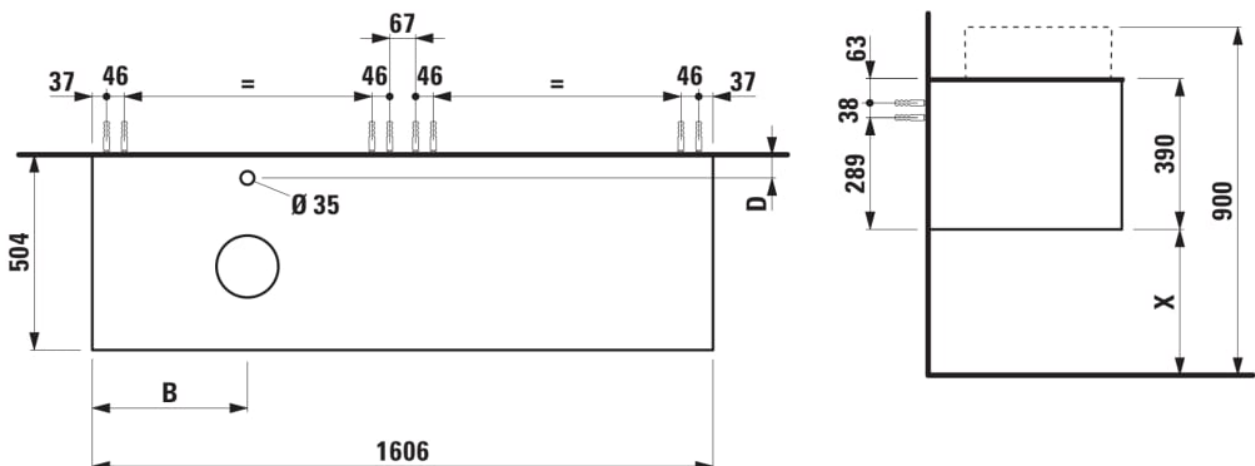

ARUN

Drawer element 1600, 2 drawers, with cut-out left, Piasentina Grigio top with tap cut-out

DIMENSIONS

Length	1605 mm
Width	505 mm
Height	390 mm

COLOURS AND FINISHES

 250 Light oak
--

Basin position : Left

Closing and opening system : Soft close drawers

Commodity Code/Import Code Number for Foreign Trad : 94036090

Doors and drawers combination : 2 drawers

Furniture configuration : Drawers

Installation type : Wall-hung

Material : MDF

Net weight (kg) : 68

TECHNICAL DRAWINGS

COMPATIBLE WITH

Drawer organizer, smoked glass

H4925920970001

Washbasin bowl, made of Vitreon Steel, without tap bank, without tap hole, without overflow, including fixing set, drain valve