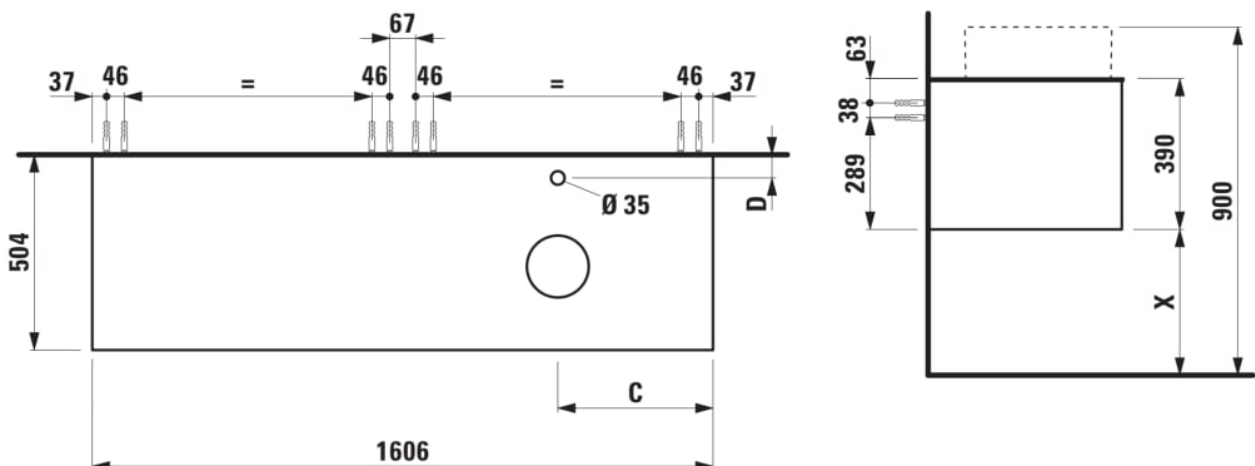

ARUN

Drawer element 1600, 2 drawers, with cut-out right, Piasentina Grigio top with tap cut-out

DIMENSIONS

Length	1605 mm
Width	505 mm
Height	390 mm

COLOURS AND FINISHES

	250 Light oak
---	---------------

Basin position : Right

Closing and opening system : Soft close drawers

Commodity Code/Import Code Number for Foreign Trad : 94036090

Doors and drawers combination : 2 drawers

Furniture configuration : Drawers

Installation type : Wall-hung

Material : MDF

Net weight (kg) : 68

TECHNICAL DRAWINGS

COMPATIBLE WITH

Drawer organizer, smoked glass

H4925920970001

Washbasin bowl, made of Vitreon Steel, without tap bank, without tap hole, without overflow, including fixing set, drain valve