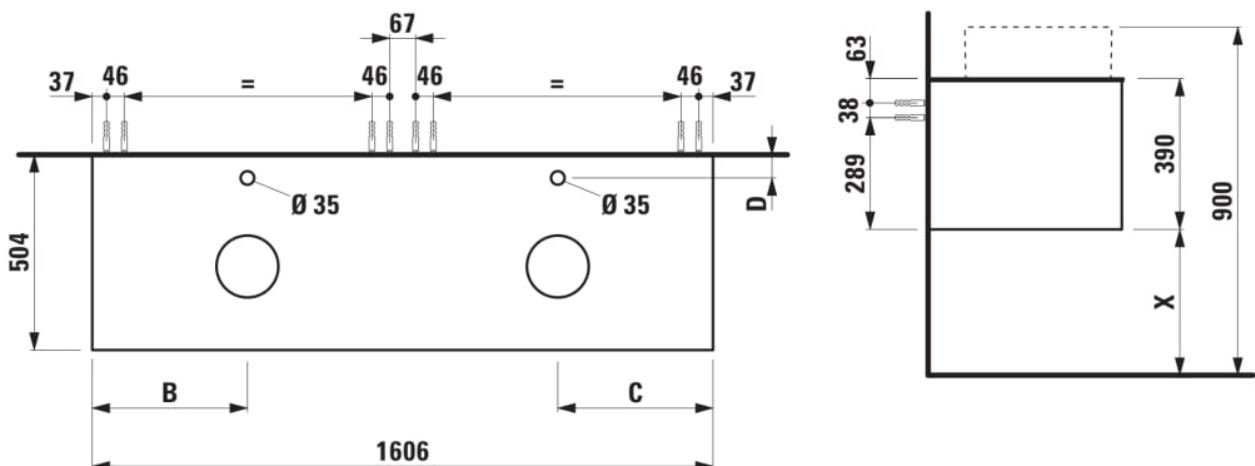

TECHNICAL DRAWINGS