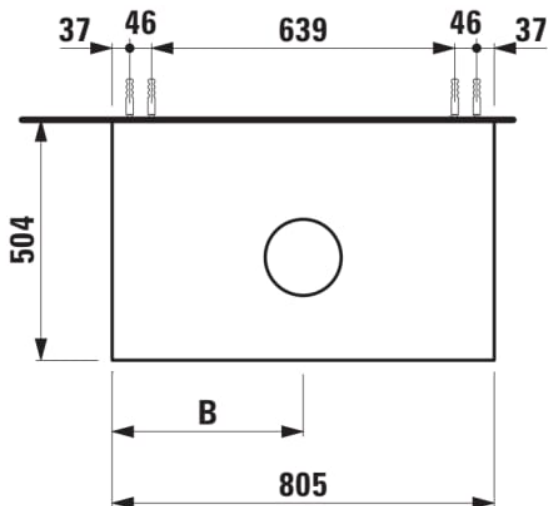

ARUN

Drawer element 800, 1 drawer, with center cut-out, Botticino Crema top

DIMENSIONS

Length	805 mm
Width	505 mm
Height	390 mm

COLOURS AND FINISHES

	250 Light oak
---	---------------

Basin position : Central

Furniture configuration : Drawers

Net weight (kg) : 34.5

Closing and opening system : Soft close drawers

Installation type : Wall-hung

Doors and drawers combination : 1 drawer

Material : MDF

TECHNICAL DRAWINGS