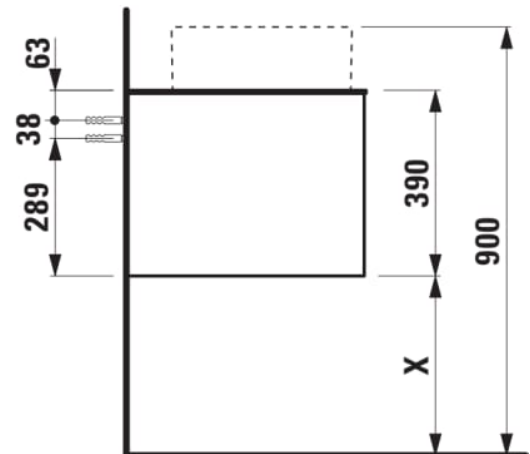

ARUN

Drawer element 800, 1 drawer, with center cut-out, Botticino Crema top

DIMENSIONS

Length	805 mm
Width	505 mm
Height	390 mm

COLOURS AND FINISHES

	250 Light oak
---	---------------

Basin position : Central

Furniture configuration : Drawers

Net weight (kg) : 34.5

Closing and opening system : Soft close drawers

Installation type : Wall-hung

Doors and drawers combination : 1 drawer

Material : MDF

TECHNICAL DRAWINGS