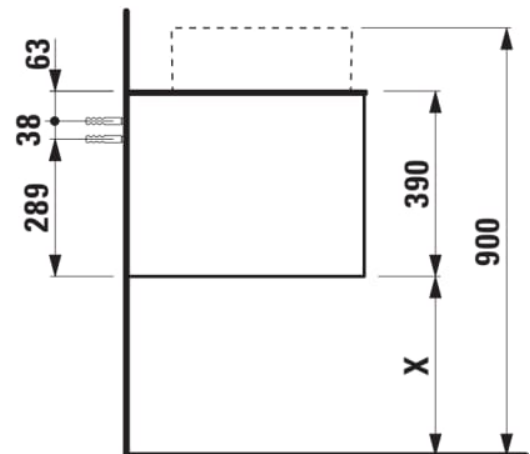

ARUN

Drawer element 800, 1 drawer, with center cut-out, Botticino Crema top with tap cut-out

DIMENSIONS

Length	805 mm
Width	505 mm
Height	390 mm

COLOURS AND FINISHES

 250 Light oak
--

Basin position : Central

Material : MDF

Net weight (kg) : 34.5

TECHNICAL DRAWINGS

COMPATIBLE WITH

Drawer organizer, smoked glass

H4925920970001

Small washbasin, undersurface ground, incl. ceramic waste cover

H816341...1041