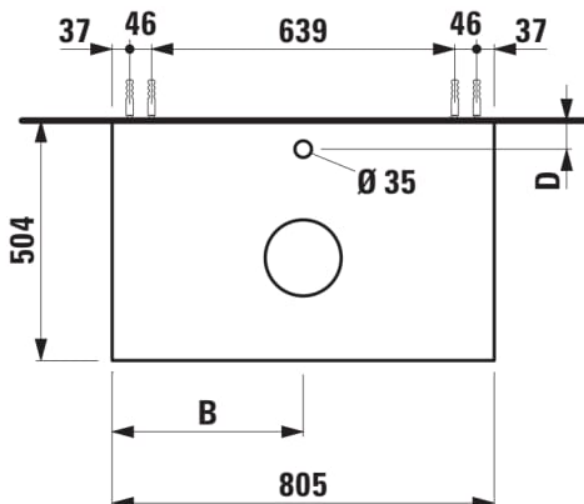

ARUN

Drawer element 800, 1 drawer, with center cut-out, Botticino Crema top with tap cut-out

DIMENSIONS

Length	805 mm
Width	505 mm
Height	390 mm

COLOURS AND FINISHES

 250 Light oak
--

Basin position : Central

Material : MDF

Net weight (kg) : 34.5

TECHNICAL DRAWINGS

COMPATIBLE WITH

Drawer organizer, smoked glass

H4925920970001

Small washbasin, undersurface ground, incl. ceramic waste cover

H816341...1041