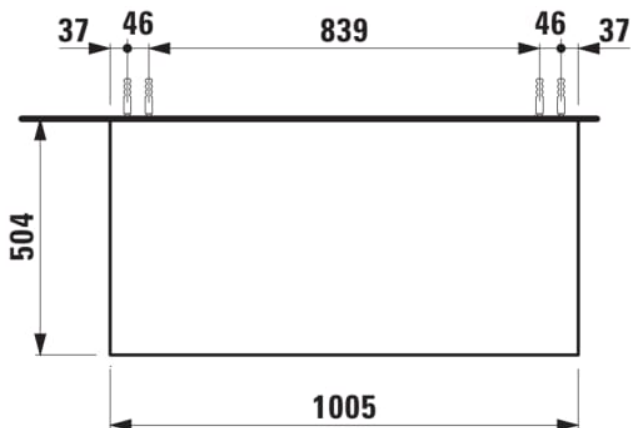

ARUN

Drawer element 1000, 1 drawer, without cut-out, Botticino Crema top

DIMENSIONS

Length	1005 mm
Width	505 mm
Height	390 mm

COLOURS AND FINISHES

 250 Light oak
--

Closing and opening system : Soft close drawers

Furniture configuration : Drawers

Net weight (kg) : 42

Commodity Code/Import Code Number for Foreign Trad : 94036090

Installation type : Wall-hung

Material : MDF

Doors and drawers combination : 1 drawer

TECHNICAL DRAWINGS