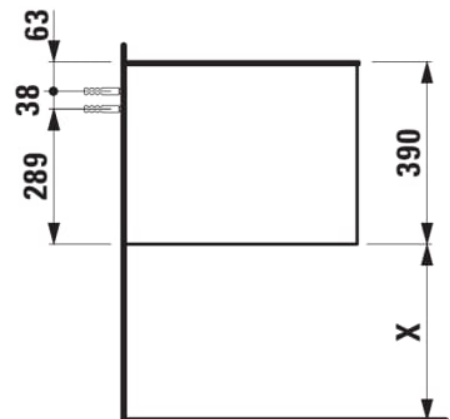

ARUN

Drawer element 1000, 1 drawer, without cut-out, Botticino Crema top

DIMENSIONS

Length	1005 mm
Width	505 mm
Height	390 mm

COLOURS AND FINISHES

 250 Light oak
--

Closing and opening system : Soft close drawers

Furniture configuration : Drawers

Net weight (kg) : 42

Commodity Code/Import Code Number for Foreign Trad : 94036090

Installation type : Wall-hung

Material : MDF

Doors and drawers combination : 1 drawer

TECHNICAL DRAWINGS