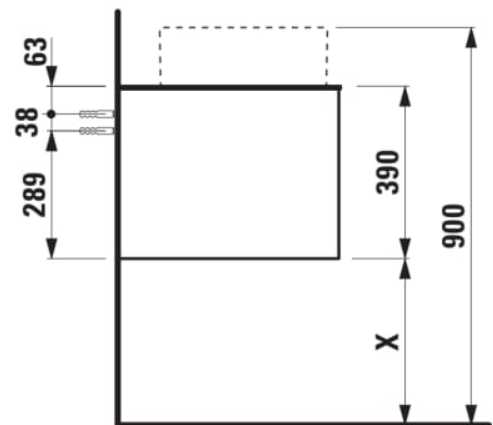

ARUN

Drawer element 1000, 1 drawer, with center cut-out, Botticino Crema top

DIMENSIONS

Length	1005 mm
Width	505 mm
Height	390 mm

COLOURS AND FINISHES

 250 Light oak

Basin position : Central

Closing and opening system : Soft close drawers

Commodity Code/Import Code Number for Foreign Trad : 94036090

Doors and drawers combination : 1 drawer

Furniture configuration : Drawers

Installation type : Wall-hung

Material : MDF

Net weight (kg) : 42

TECHNICAL DRAWINGS