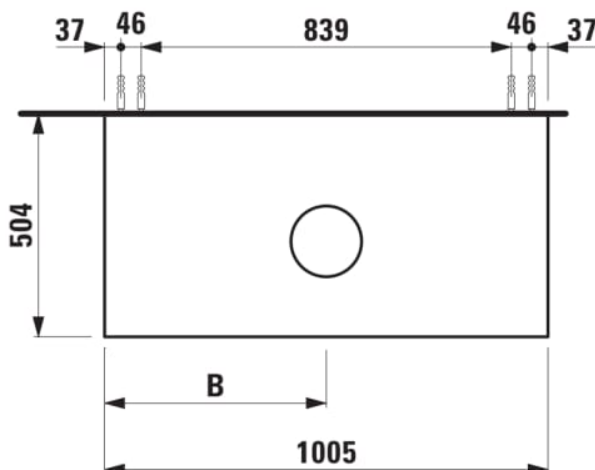

ARUN

Drawer element 1000, 1 drawer, with center cut-out, Botticino Crema top

DIMENSIONS

Length	1005 mm
Width	505 mm
Height	390 mm

COLOURS AND FINISHES

 250 Light oak

Basin position : Central

Closing and opening system : Soft close drawers

Commodity Code/Import Code Number for Foreign Trad : 94036090

Doors and drawers combination : 1 drawer

Furniture configuration : Drawers

Installation type : Wall-hung

Material : MDF

Net weight (kg) : 42

TECHNICAL DRAWINGS