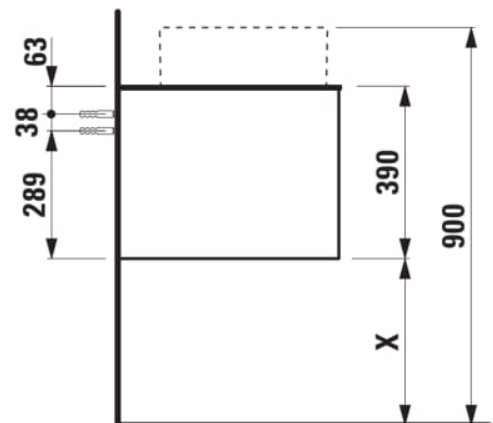

TECHNICAL DRAWINGS