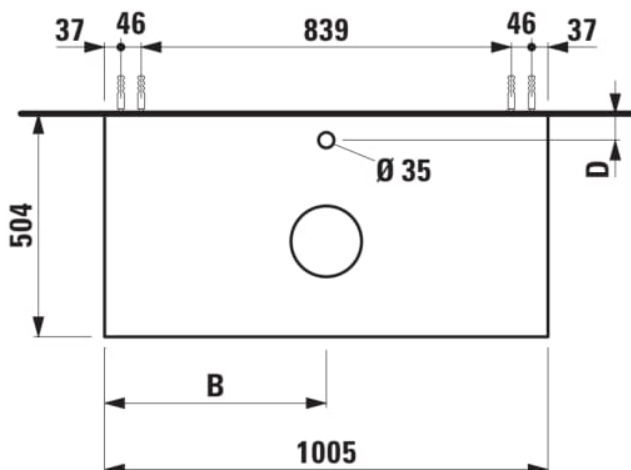

TECHNICAL DRAWINGS