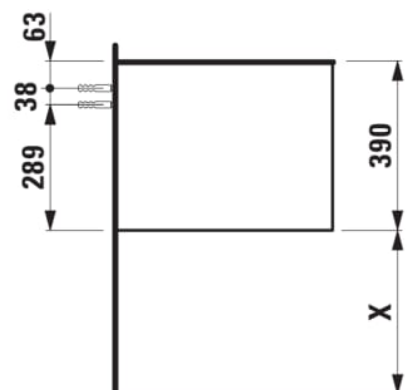

ARUN

Drawer element 1200, 1 drawer, without cut-out, Botticino Crema top

DIMENSIONS

Length	1205 mm
Width	505 mm
Height	390 mm

COLOURS AND FINISHES

 250 Light oak

Closing and opening system : Soft close drawers

Furniture configuration : Drawers

Net weight (kg) : 48.5

Commodity Code/Import Code Number for Foreign Trad : 94036090

Installation type : Wall-hung

Material : MDF

Doors and drawers combination : 1 drawer

TECHNICAL DRAWINGS