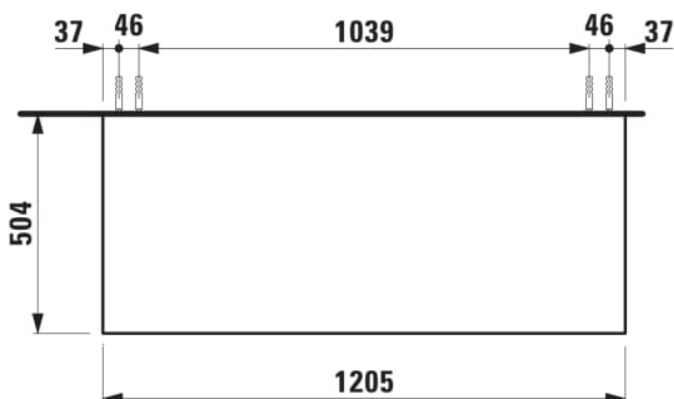

ARUN

Drawer element 1200, 1 drawer, without cut-out, Botticino Crema top

DIMENSIONS

Length	1205 mm
Width	505 mm
Height	390 mm

COLOURS AND FINISHES

 250 Light oak

Closing and opening system : Soft close drawers

Furniture configuration : Drawers

Net weight (kg) : 48.5

Commodity Code/Import Code Number for Foreign Trad : 94036090

Installation type : Wall-hung

Material : MDF

Doors and drawers combination : 1 drawer

TECHNICAL DRAWINGS