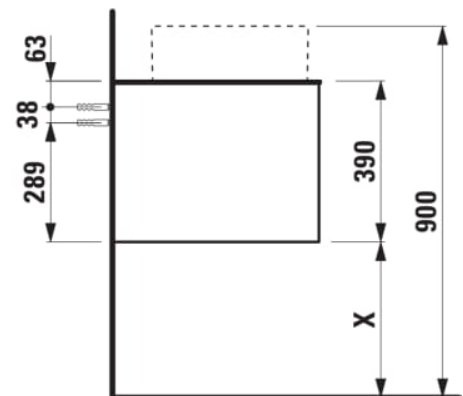

ARUN

Drawer element 1200, 1 drawer, with center cut-out, Botticino Crema top

DIMENSIONS

Length	1205 mm
Width	505 mm
Height	390 mm

COLOURS AND FINISHES

	250 Light oak
---	---------------

Basin position : Central

Closing and opening system : Soft close drawers

Commodity Code/Import Code Number for Foreign Trad : 94036090

Doors and drawers combination : 1 drawer

Furniture configuration : Drawers

Installation type : Wall-hung

Material : MDF

Net weight (kg) : 48.5

TECHNICAL DRAWINGS

COMPATIBLE WITH

Drawer organizer, smoked glass

H4925920970001

Washbasin bowl, made of Vitreon Steel, without tap bank, without tap hole, without overflow, including fixing set, drain valve

H512NI2...1121

Washbasin bowl, made of Vitreon Steel, without tap bank, without tap hole, without overflow, including fixing set, drain valve

H512TC4...1121

Bowl washbasin, stainless steel with PVD coating, without tap bank, without tap hole, without overflow, including fixing set, drain valve round, 400 x 400