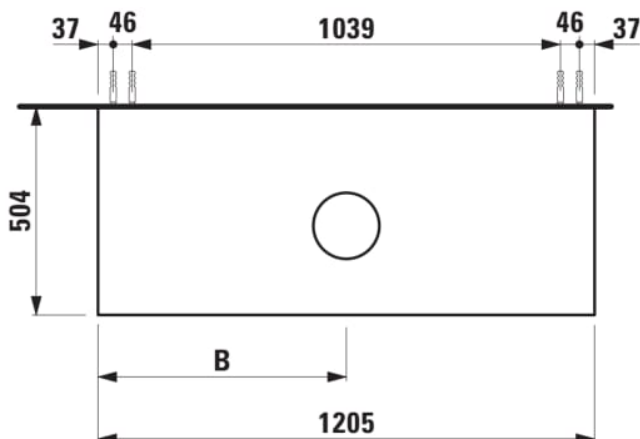

ARUN

Drawer element 1200, 1 drawer, with center cut-out, Botticino Crema top

DIMENSIONS

Length	1205 mm
Width	505 mm
Height	390 mm

COLOURS AND FINISHES

	250 Light oak
---	---------------

Basin position : Central

Closing and opening system : Soft close drawers

Commodity Code/Import Code Number for Foreign Trad : 94036090

Doors and drawers combination : 1 drawer

Furniture configuration : Drawers

Installation type : Wall-hung

Material : MDF

Net weight (kg) : 48.5

TECHNICAL DRAWINGS

COMPATIBLE WITH

Drawer organizer, smoked glass

H4925920970001

Washbasin bowl, made of Vitreon Steel, without tap bank, without tap hole, without overflow, including fixing set, drain valve