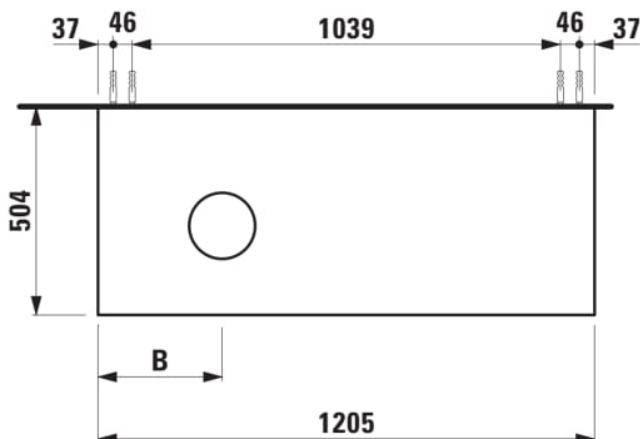

ARUN

Drawer element 1200, 1 drawer, with cut-out left, Botticino Crema top

DIMENSIONS

Length	1205 mm
Width	505 mm
Height	390 mm

COLOURS AND FINISHES

 250 Light oak

Basin position : Left

Closing and opening system : Soft close drawers

Commodity Code/Import Code Number for Foreign Trad : 94036090

Doors and drawers combination : 1 drawer

Furniture configuration : Drawers

Installation type : Wall-hung

Material : MDF

Net weight (kg) : 48.5

TECHNICAL DRAWINGS

H512TC4...1121

Bowl washbasin, stainless steel with PVD coating, without tap bank, without tap hole, without overflow, including fixing set, drain valve round, 400 x 400

H512RO4...1121

Washbasin bowl, made of Vitreon Steel, without tap bank, without tap hole, without overflow, including fixing set, drain valve