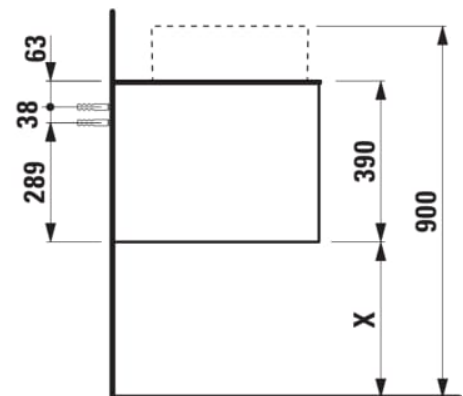

ARUN

Drawer element 1200, 1 drawer, with cut-out left, Botticino Crema top

DIMENSIONS

Length	1205 mm
Width	505 mm
Height	390 mm

COLOURS AND FINISHES

 250 Light oak

Basin position : Left

Closing and opening system : Soft close drawers

Commodity Code/Import Code Number for Foreign Trad : 94036090

Doors and drawers combination : 1 drawer

Furniture configuration : Drawers

Installation type : Wall-hung

Material : MDF

Net weight (kg) : 48.5

TECHNICAL DRAWINGS

H512TC4...1121

Bowl washbasin, stainless steel with PVD coating, without tap bank, without tap hole, without overflow, including fixing set, drain valve round, 400 x 400

H512RO4...1121

Washbasin bowl, made of Vitreon Steel, without tap bank, without tap hole, without overflow, including fixing set, drain valve