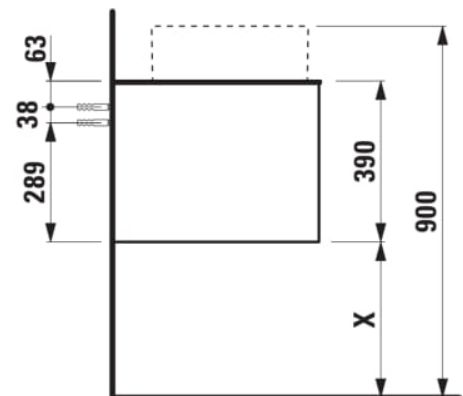

ARUN

Drawer element 1200, 1 drawer, with cut-out right, Botticino Crema top

DIMENSIONS

Length	1205 mm
Width	505 mm
Height	390 mm

COLOURS AND FINISHES

 250 Light oak

Basin position : Right

Closing and opening system : Soft close drawers

Commodity Code/Import Code Number for Foreign Trad : 94036090

Doors and drawers combination : 1 drawer

Furniture configuration : Drawers

Installation type : Wall-hung

Material : MDF

Net weight (kg) : 48.5

TECHNICAL DRAWINGS

H512TC4...1121

Bowl washbasin, stainless steel with PVD coating, without tap bank, without tap hole, without overflow, including fixing set, drain valve round, 400 x 400

H512RO4...1121

Washbasin bowl, made of Vitreon Steel, without tap bank, without tap hole, without overflow, including fixing set, drain valve