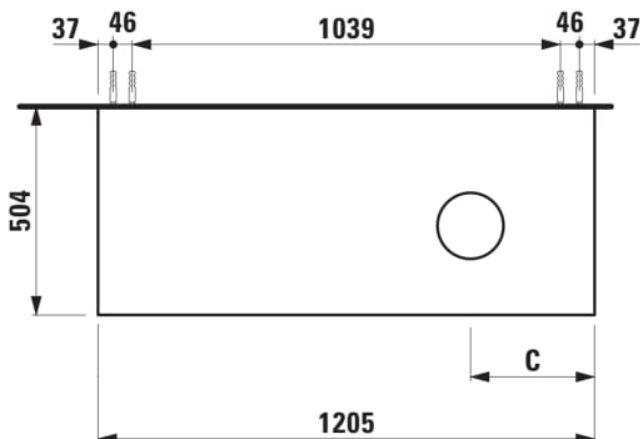

ARUN

Drawer element 1200, 1 drawer, with cut-out right, Botticino Crema top

DIMENSIONS

Length	1205 mm
Width	505 mm
Height	390 mm

COLOURS AND FINISHES

 250 Light oak

Basin position : Right

Closing and opening system : Soft close drawers

Commodity Code/Import Code Number for Foreign Trad : 94036090

Doors and drawers combination : 1 drawer

Furniture configuration : Drawers

Installation type : Wall-hung

Material : MDF

Net weight (kg) : 48.5

TECHNICAL DRAWINGS