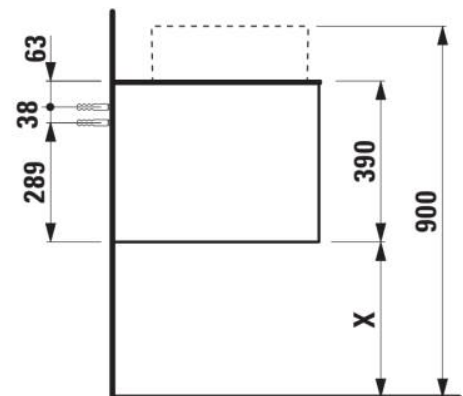

ARUN

Drawer element 1200, 1 drawer, with cut-out left and right, Botticino Crema top

DIMENSIONS

Length	1205 mm
Width	505 mm
Height	390 mm

COLOURS AND FINISHES

	250 Light oak
---	---------------

Basin position : Left, Right

Closing and opening system : Soft close drawers

Commodity Code/Import Code Number for Foreign Trad : 94036090

Doors and drawers combination : 1 drawer

Furniture configuration : Drawers

Installation type : Wall-hung

Material : MDF

Net weight (kg) : 48.5

TECHNICAL DRAWINGS

COMPATIBLE WITH

Drawer organizer, smoked glass

H4925920970001

Washbasin bowl, made of Vitreon Steel, without tap bank, without tap hole, without overflow, including fixing set, drain valve

H512NI2...1121

Washbasin bowl, made of Vitreon Steel, without tap bank, without tap hole, without overflow, including fixing set, drain valve

H512TC4...1121

Bowl washbasin, stainless steel with PVD coating, without tap bank, without tap hole, without overflow, including fixing set, drain valve round, 400 x 400