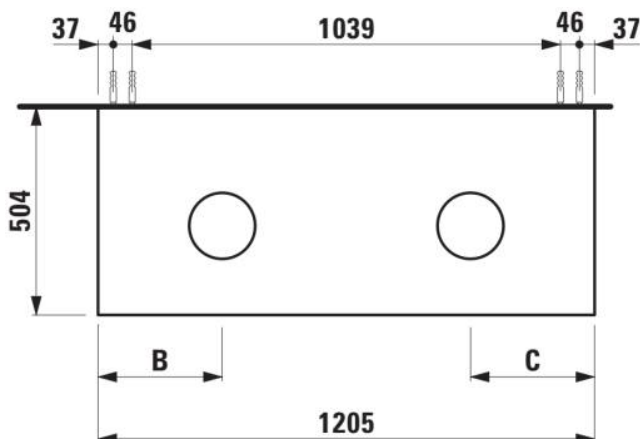

ARUN

Drawer element 1200, 1 drawer, with cut-out left and right, Botticino Crema top

DIMENSIONS

Length	1205 mm
Width	505 mm
Height	390 mm

COLOURS AND FINISHES

	250 Light oak
---	---------------

Basin position : Left, Right

Closing and opening system : Soft close drawers

Commodity Code/Import Code Number for Foreign Trad : 94036090

Doors and drawers combination : 1 drawer

Furniture configuration : Drawers

Installation type : Wall-hung

Material : MDF

Net weight (kg) : 48.5

TECHNICAL DRAWINGS

COMPATIBLE WITH

Drawer organizer, smoked glass

H4925920970001

Washbasin bowl, made of Vitreon Steel, without tap bank, without tap hole, without overflow, including fixing set, drain valve

H512NI2...1121

Washbasin bowl, made of Vitreon Steel, without tap bank, without tap hole, without overflow, including fixing set, drain valve

H512TC4...1121

Bowl washbasin, stainless steel with PVD coating, without tap bank, without tap hole, without overflow, including fixing set, drain valve round, 400 x 400