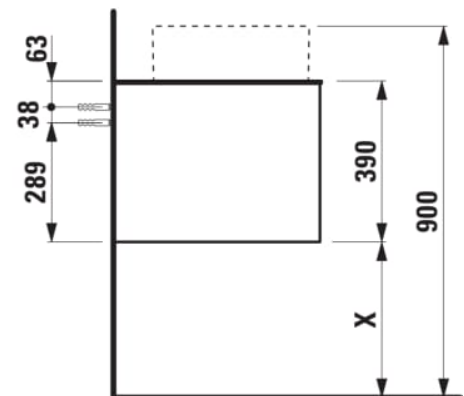

ARUN

Drawer element 1200, 1 drawer, with center cut-out, Botticino Crema top with tap cut-out

DIMENSIONS

Length	1205 mm
Width	505 mm
Height	390 mm

COLOURS AND FINISHES

	250 Light oak
---	---------------

Basin position : Central

Closing and opening system : Soft close drawers

Commodity Code/Import Code Number for Foreign Trad : 94036090

Doors and drawers combination : 1 drawer

Furniture configuration : Drawers

Installation type : Wall-hung

Material : MDF

Net weight (kg) : 48.5

TECHNICAL DRAWINGS

COMPATIBLE WITH

Drawer organizer, smoked glass

H4925920970001

Washbasin bowl, made of Vitreon Steel, without tap bank, without tap hole, without overflow, including fixing set, drain valve

H512NI2...1121

Washbasin bowl, made of Vitreon Steel, without tap bank, without tap hole, without overflow, including fixing set, drain valve

H512TC4...1121

Bowl washbasin, stainless steel with PVD coating, without tap bank, without tap hole, without overflow, including fixing set, drain valve round, 400 x 400