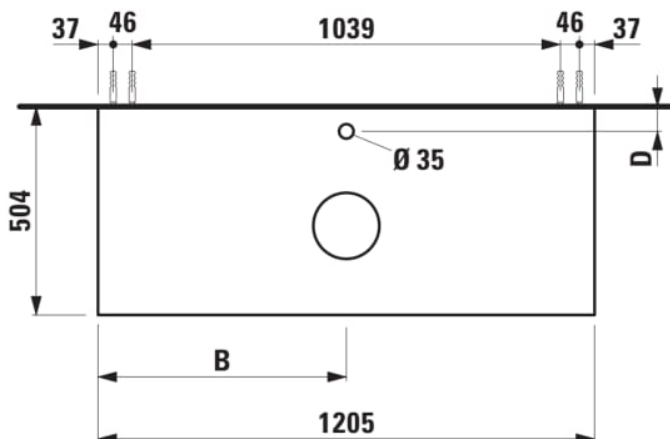

ARUN

Drawer element 1200, 1 drawer, with center cut-out, Botticino Crema top with tap cut-out

DIMENSIONS

Length	1205 mm
Width	505 mm
Height	390 mm

COLOURS AND FINISHES

	250 Light oak
---	---------------

Basin position : Central

Closing and opening system : Soft close drawers

Commodity Code/Import Code Number for Foreign Trad : 94036090

Doors and drawers combination : 1 drawer

Furniture configuration : Drawers

Installation type : Wall-hung

Material : MDF

Net weight (kg) : 48.5

TECHNICAL DRAWINGS

COMPATIBLE WITH

Drawer organizer, smoked glass

H4925920970001

Washbasin bowl, made of Vitreon Steel, without tap bank, without tap hole, without overflow, including fixing set, drain valve

H512NI2...1121

Washbasin bowl, made of Vitreon Steel, without tap bank, without tap hole, without overflow, including fixing set, drain valve

H512TC4...1121

Bowl washbasin, stainless steel with PVD coating, without tap bank, without tap hole, without overflow, including fixing set, drain valve round, 400 x 400