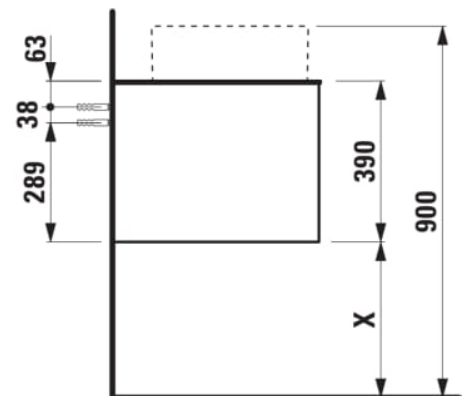

ARUN

Drawer element 1200, 1 drawer, with cut-out left, Botticino Crema top with tap cut-out

DIMENSIONS

Length	1205 mm
Width	505 mm
Height	390 mm

COLOURS AND FINISHES

	250 Light oak
---	---------------

Basin position : Left

Closing and opening system : Soft close drawers

Commodity Code/Import Code Number for Foreign Trad : 94036090

Doors and drawers combination : 1 drawer

Furniture configuration : Drawers

Installation type : Wall-hung

Material : MDF

Net weight (kg) : 48.5

TECHNICAL DRAWINGS

COMPATIBLE WITH

Drawer organizer, smoked glass

H4925920970001

Washbasin bowl, made of Vitreon Steel, without tap bank, without tap hole, without overflow, including fixing set, drain valve

H512NI2...1121

Washbasin bowl, made of Vitreon Steel, without tap bank, without tap hole, without overflow, including fixing set, drain valve

H512TC4...1121

Bowl washbasin, stainless steel with PVD coating, without tap bank, without tap hole, without overflow, including fixing set, drain valve round, 400 x 400