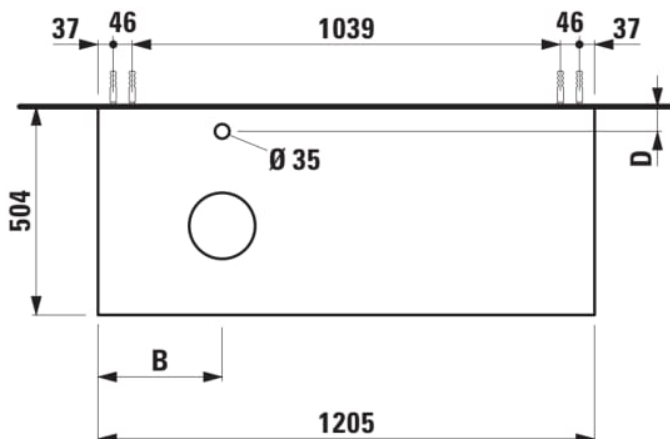

ARUN

Drawer element 1200, 1 drawer, with cut-out left, Botticino Crema top with tap cut-out

DIMENSIONS

Length	1205 mm
Width	505 mm
Height	390 mm

COLOURS AND FINISHES

	250 Light oak
---	---------------

Basin position : Left

Closing and opening system : Soft close drawers

Commodity Code/Import Code Number for Foreign Trad : 94036090

Doors and drawers combination : 1 drawer

Furniture configuration : Drawers

Installation type : Wall-hung

Material : MDF

Net weight (kg) : 48.5

TECHNICAL DRAWINGS

COMPATIBLE WITH

Drawer organizer, smoked glass

H4925920970001

Washbasin bowl, made of Vitreon Steel, without tap bank, without tap hole, without overflow, including fixing set, drain valve

H512NI2...1121

Washbasin bowl, made of Vitreon Steel, without tap bank, without tap hole, without overflow, including fixing set, drain valve

H512TC4...1121

Bowl washbasin, stainless steel with PVD coating, without tap bank, without tap hole, without overflow, including fixing set, drain valve round, 400 x 400