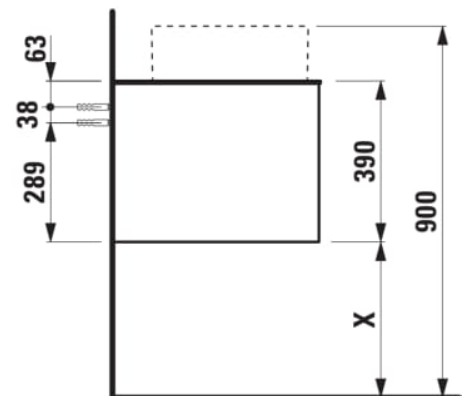

TECHNICAL DRAWINGS