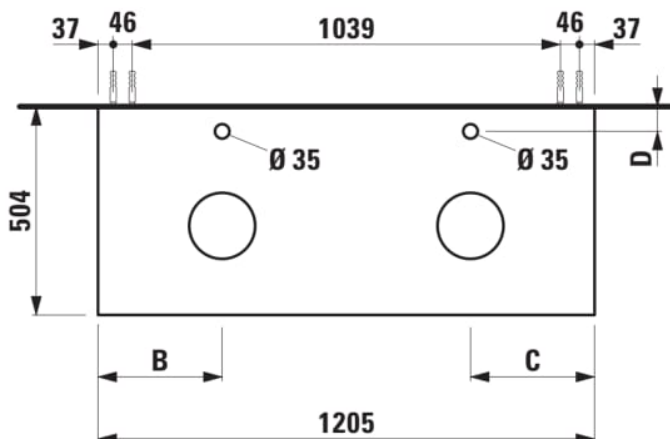

ARUN

Drawer element 1200, 1 drawer, with cut-out left and right, Botticino Crema top with tap cut-out

DIMENSIONS

Length	1205 mm
Width	505 mm
Height	390 mm

COLOURS AND FINISHES

 250 Light oak

Basin position : Left, Right

Furniture configuration : Drawers

Net weight (kg) : 48.5

Closing and opening system : Soft close drawers

Installation type : Wall-hung

Doors and drawers combination : 1 drawer

Material : MDF

TECHNICAL DRAWINGS

H512TC4...1121

Bowl washbasin, stainless steel with PVD coating, without tap bank, without tap hole, without overflow, including fixing set, drain valve round, 400 x 400

H512RO4...1121

Washbasin bowl, made of Vitreon Steel, without tap bank, without tap hole, without overflow, including fixing set, drain valve