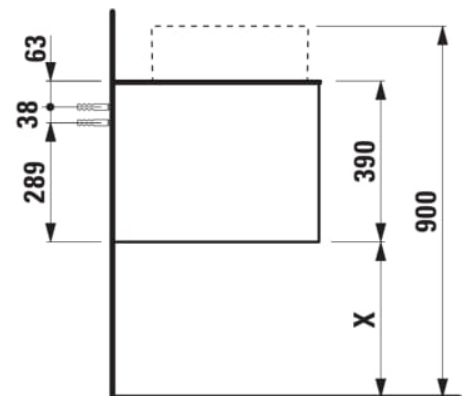

ARUN

Drawer element 1200, 1 drawer, with cut-out left and right, Botticino Crema top with tap cut-out

DIMENSIONS

Length	1205 mm
Width	505 mm
Height	390 mm

COLOURS AND FINISHES

 250 Light oak

Basin position : Left, Right

Furniture configuration : Drawers

Net weight (kg) : 48.5

Closing and opening system : Soft close drawers

Installation type : Wall-hung

Doors and drawers combination : 1 drawer

Material : MDF

TECHNICAL DRAWINGS

H512TC4...1121

Bowl washbasin, stainless steel with PVD coating, without tap bank, without tap hole, without overflow, including fixing set, drain valve round, 400 x 400

H512RO4...1121

Washbasin bowl, made of Vitreon Steel, without tap bank, without tap hole, without overflow, including fixing set, drain valve