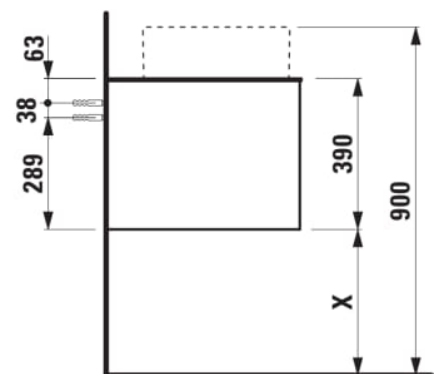

TECHNICAL DRAWINGS