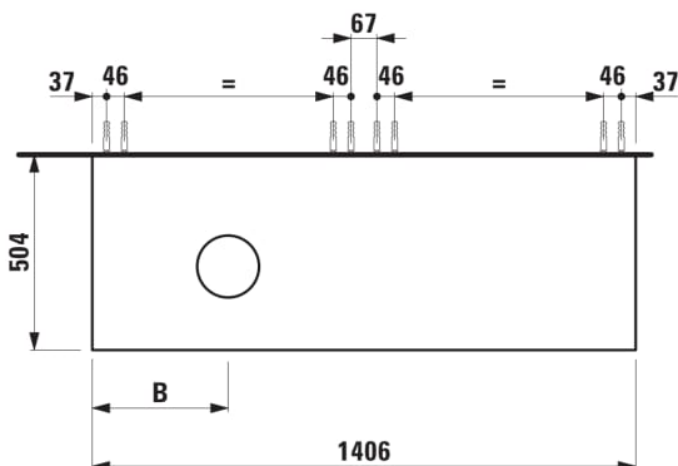

TECHNICAL DRAWINGS