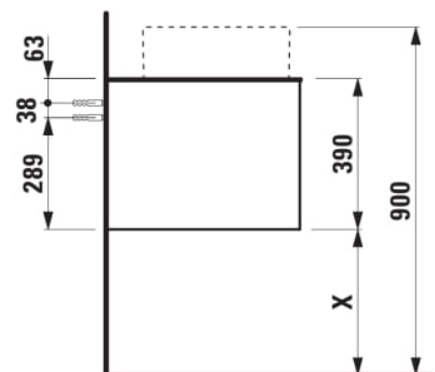

TECHNICAL DRAWINGS