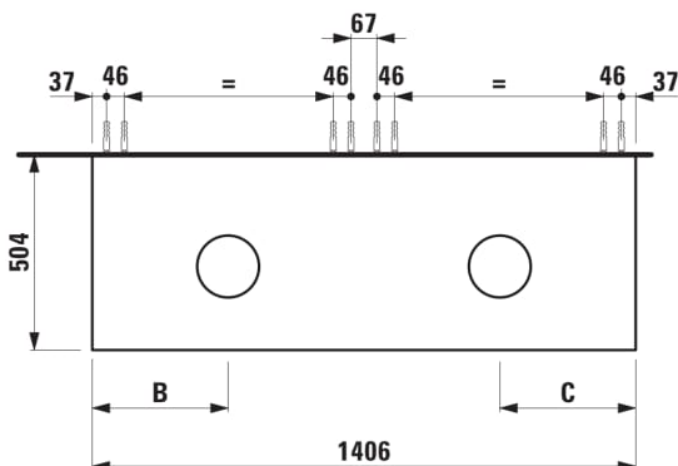

ARUN

Drawer element 1400, 2 drawers, with cut-out left and right, Botticino Crema top

DIMENSIONS

Length	1405 mm
Width	505 mm
Height	390 mm

COLOURS AND FINISHES

	250 Light oak
---	---------------

Basin position : Left, Right

Closing and opening system : Soft close drawers

Commodity Code/Import Code Number for Foreign Trad : 94036090

Doors and drawers combination : 2 drawers

Furniture configuration : Drawers

Installation type : Wall-hung

Material : MDF

Net weight (kg) : 61.5

TECHNICAL DRAWINGS

COMPATIBLE WITH

Drawer organizer, smoked glass

H4925920970001

Washbasin bowl, made of Vitreon Steel, without tap bank, without tap hole, without overflow, including fixing set, drain valve