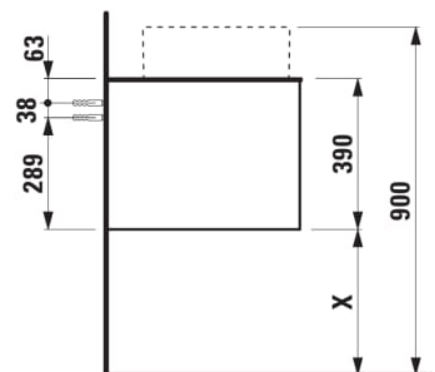

ARUN

Drawer element 1400, 2 drawers, with cut-out left and right, Botticino Crema top

DIMENSIONS

Length	1405 mm
Width	505 mm
Height	390 mm

COLOURS AND FINISHES

	250 Light oak
---	---------------

Basin position : Left, Right

Closing and opening system : Soft close drawers

Commodity Code/Import Code Number for Foreign Trad : 94036090

Doors and drawers combination : 2 drawers

Furniture configuration : Drawers

Installation type : Wall-hung

Material : MDF

Net weight (kg) : 61.5

TECHNICAL DRAWINGS

COMPATIBLE WITH

Drawer organizer, smoked glass

H4925920970001

Washbasin bowl, made of Vitreon Steel, without tap bank, without tap hole, without overflow, including fixing set, drain valve

H512NI2...1121

Washbasin bowl, made of Vitreon Steel, without tap bank, without tap hole, without overflow, including fixing set, drain valve

H512TC4...1121

Bowl washbasin, stainless steel with PVD coating, without tap bank, without tap hole, without overflow, including fixing set, drain valve round, 400 x 400